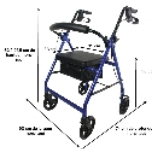

4-wheel aluminium rollator

- **New: soft, durable and comfortable PU seat**
- **Removable and liftable backrest**
- **Very light structure**

Made from heavy-duty aluminium, this rollator will allow you to walk around outside safely. It has conventional brakes and parking brakes, which are useful when you sit on its comfortable seat during breaks. Its large 7 inch (18 cm) wheels make it easy to negotiate obstacles. Blue colour, black wheels. Supplied with backrest and soft basket. Very light structure.

Overall dimensions: width 60 x depth 74 x height 82 to 97.5 cm.

Seat dimensions: width 35 x depth 33 x height 58.5 cm.

Weight 6.5 kg.

Maximum weight 135 kg.

- 826078