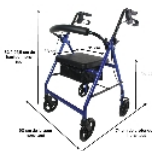

4-Wheel aluminium rollator

- **New : soft, resistant and comfortable PU seat**
- **Removeable and adjustable backrest**
- **Very lightweight structure**

Made from heavy-duty aluminium, this 4-wheel rollator allows the user to walk safely outdoors. It is equipped with standard and parking brakes, which are useful when the user sits down on its comfortable seat during rest breaks. Its large 7-inch (18 cm) wheels allow the user to easily overcome any obstacles. Blue colour, black wheels. Supplied with backrest and soft basket. Very lightweight structure.

Overall dimensions : width 60 x depth 74 x height 82 to 97.5 cm.

Seat dimensions: width : 35 x depth 33 x height 58.5.

Width between handles : 47.4 cm.

Weight : 6.5 kg.

Maximum user weight : 135 kg.

- 826078