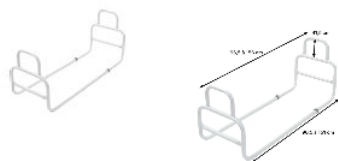

## Bed access bar

- White - 815014

- Chromed - 815084

- **Suitable for single or double beds**

Bed rail to prevent bedridden people from falling out of bed during the night. It also provides support for getting in and out of bed more easily. Our bed rail simply fits between the mattress and the bed base and requires no additional fixing. Adjustable in width, it fits single and double beds. Chrome-plated or white epoxy finish.

**Dimensions :**

Minimum length : 90.5 cm / overall : 96.5 cm

Maximum length : 151 cm / overall : 156 cm

Handle height : 41.5 cm

Maximum user weight : 140 kg

**Variantes :**

- White

- Chromed