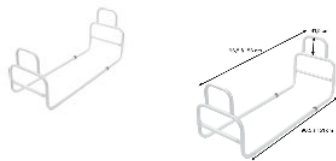

## Bed access bar

- White - 815014

- Chromed - 815084

- **Adaptable to single or double beds**

Bed barrier to prevent bedridden people from falling out during the night. It also makes it easier to get in and out of bed. Our bed barrier is simply placed between the mattress and the bed base and does not require any additional fastenings. It is adjustable in distance and can be adapted to single or double beds. White epoxy chrome steel.

Maximum supported weight: 140 kg

Dimensions :

Min length: 90.5 cm / overall: 96.5 cm

Max length: 151 cm / overall: 156 cm

Handle height 41.5 cm

**Variantes :**

- White

- Chromed