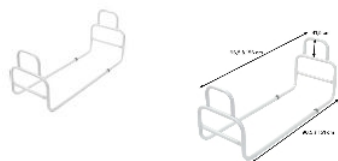

Bed access bar

- White - 815014

- Chromed - 815084

- **Adaptable to single or double beds**

Bed barrier to prevent bedridden people from falling out during the night. It also makes it easier to get in and out of bed. Our bed barrier is simply placed between the mattress and the bed base and does not require any additional fastenings. It is adjustable in distance and can be adapted to single or double beds. White epoxy chrome steel.

Maximum supported weight: 140 kg

Dimensions :

Min length: 90.5 cm / overall: 96.5 cm

Max length: 151 cm / overall: 156 cm

Handle height 41.5 cm

Variantes :

- White

- Chromed