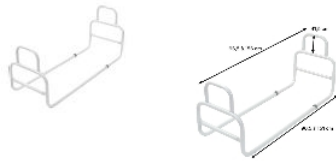

Bed access bar

- White - 815014

- Chromed - 815084

- **Adaptable to single or double beds**

Bed barrier to prevent bedridden people from falling out during the night. It also makes it easier to get in and out of bed. Our bed barrier is simply placed between the mattress and the bed base and does not require any additional fastenings. It is adjustable in distance and can be adapted to single or double beds. White epoxy chrome steel.

Maximum supported weight: 140 kg

Dimensions :

Min length: 90.5 cm / overall: 96.5 cm

Max length: 151 cm / overall: 156 cm

Handle height 41.5 cm

Variantes :

- White

- Chromed