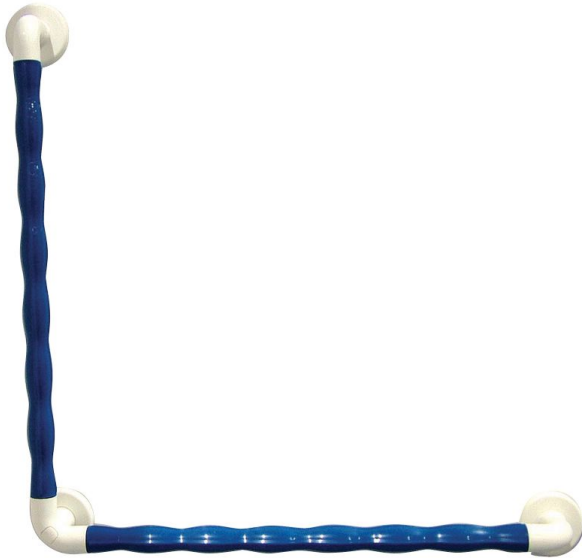

Grip special shower rail

- White - 815010

- White/Blue - 815011

- **Lifetime Warranty**
- **Heavy-duty bar**
- **Available in straight bar or lifting bar**

The Grip grab bars allow you to hold on or catch yourself if you fall in any room of the house. Our range of Grip grab bars, thanks to its plastic material design, is specially designed for installation in bathrooms, WCs, etc. The ergonomic shape of the bar is easier to grip. Sturdy construction combining a stainless steel inner tube and a plastic-coated material induction which is very pleasant to the hand. Impeccable finish thanks to the fixing covers. Available in white or with a blue part for the visually impaired.

Its vertical and horizontal layout allows you to stand effectively in a shower cubicle.

Dimensions: 60 x 60 cm. Diameter 32 mm. Distance from the wall 4 cm.

Maximum authorised weight 125 kg.

Variantes :

- White
- White/Blue