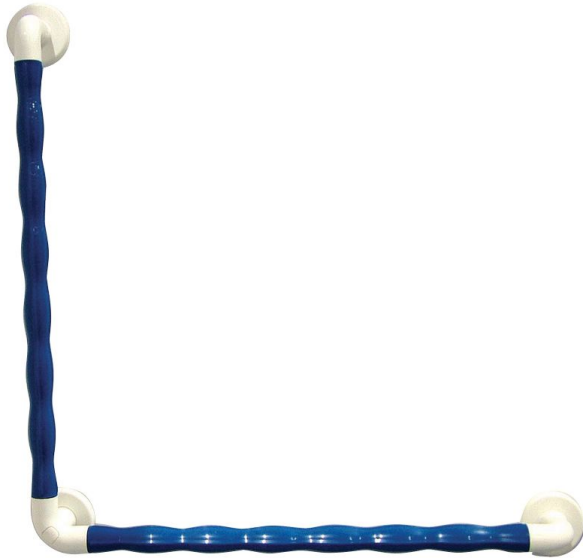

## Grip special shower rail

- White - 815010

- White/Blue - 815011

- **Lifetime Warranty**
- **Heavy-duty bar**
- **Available in straight bar or lifting bar**

The Grip grab bars allow you to hold on or catch yourself if you fall in any room of the house. Our range of Grip grab bars, thanks to its plastic material design, is specially designed for installation in bathrooms, WCs, etc. The ergonomic shape of the bar is easier to grip. Sturdy construction combining a stainless steel inner tube and a plastic-coated material induction which is very pleasant to the hand. Impeccable finish thanks to the fixing covers. Available in white or with a blue part for the visually impaired.

Its vertical and horizontal layout allows you to stand effectively in a shower cubicle.

Dimensions: 60 x 60 cm. Diameter 32 mm. Distance from the wall 4 cm.

Maximum authorised weight 125 kg.

**Variantes :**

- White
- White/Blue