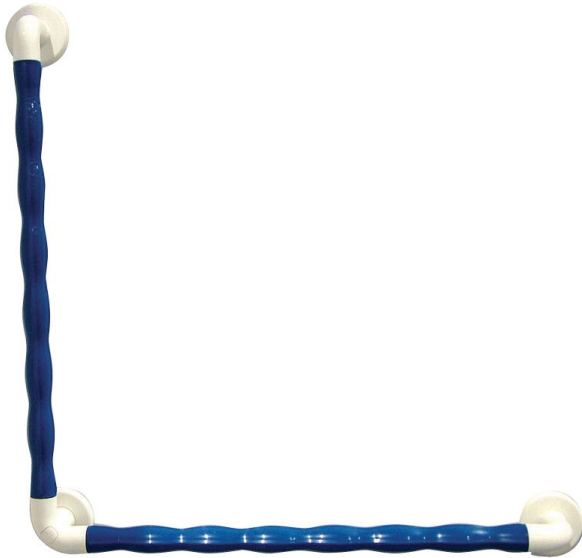

Grip special shower grab bar

- White - 815010

- White/Blue - 815011

- **Lifetime warranty**
- **Ultra-strong bar**
- **Available in straight bars or grab bars**

Grab bars enable users to hold on or support themselves in the event of a fall in any room of the house. Their plastic design makes our range of grab bars ideal for installation in wet areas (bathrooms, toilets, etc.). The ergonomic shape of the bar makes it easier to grip.

Robust construction combining a stainless steel inner tube and a plastic-coated outer layer that is very comfortable to the touch. Perfect finish with cover caps. Available in white or with a blue section for visual impairment.

The vertical and horizontal layout provides effective support in shower cubicles.

Dimensions : 60 x 60 cm.

Diameter : 32 mm.

Distance from wall : 4.5 cm.

Maximum user weight : 125 kg.

Variantes :

- White
- White/Blue