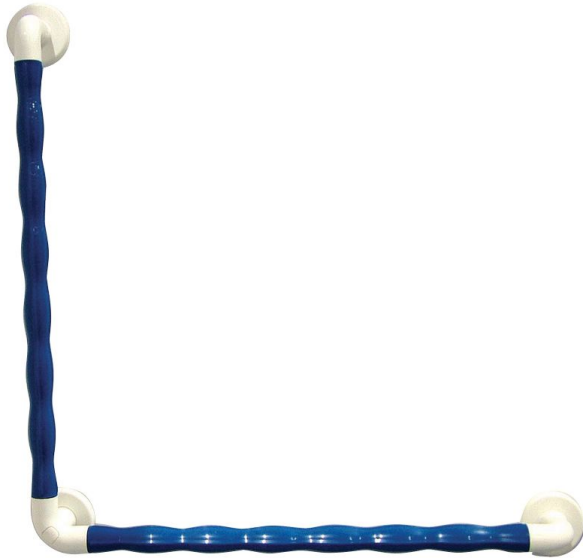

Grip special shower rail

- White - 815010

- White/Blue - 815011

- **Lifetime Warranty**
- **Heavy-duty bar**
- **Available in straight bar or lifting bar**

The Grip grab bars allow you to hold on or catch yourself if you fall in any room of the house. Our range of Grip grab bars, thanks to its plastic material design, is specially designed for installation in bathrooms, WCs, etc. The ergonomic shape of the bar is easier to grip. Sturdy construction combining a stainless steel inner tube and a plastic-coated material induction which is very pleasant to the hand. Impeccable finish thanks to the fixing covers. Available in white or with a blue part for the visually impaired.

Its vertical and horizontal layout allows you to stand effectively in a shower cubicle.

Dimensions: 60 x 60 cm.

Diameter 32 mm.

Distance from the wall 4,5 cm.

Maximum authorised weight 125 kg.

Variantes :

- White
- White/Blue