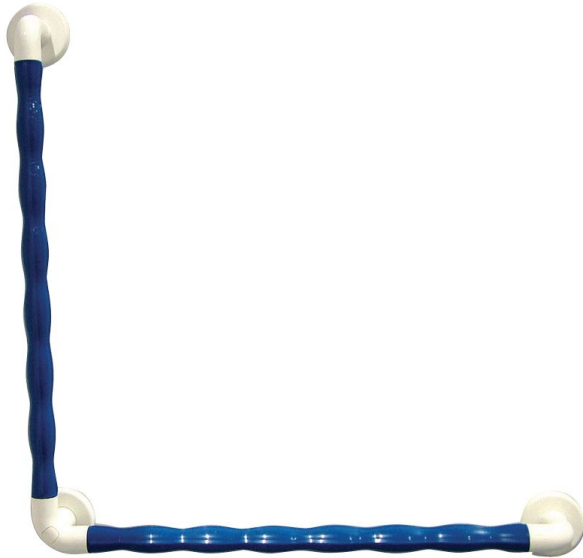

Grip special shower grab bar

- White - 815010

- White/Blue - 815011

- **Lifetime warranty**
- **Ultra-strong bar**
- **Available in straight bars or grab bars**

Grab bars enable users to hold on or support themselves in the event of a fall in any room of the house. Their plastic design makes our range of grab bars ideal for installation in wet areas (bathrooms, toilets, etc.). The ergonomic shape of the bar makes it easier to grip.

Robust construction combining a stainless steel inner tube and a plastic-coated outer layer that is very comfortable to the touch. Perfect finish with cover caps. Available in white or with a blue section for visual impairment.

The vertical and horizontal layout provides effective support in shower cubicles.

Dimensions : 60 x 60 cm.

Diameter : 32 mm.

Distance from wall : 4.5 cm.

Maximum user weight : 125 kg.

Variantes :

- White
- White/Blue