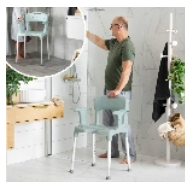

Swift shower chair

- Blue - 812136
- Grey - 812200
- Green - 812069

- Comfortable armrests and backrest
- Cut-out seat

Our Swift shower chair combines many advances in comfort and functionality, so that you can shower safely and comfortably in your seat. The design of its seat and backrest gives you a very relaxing position. Its feet are easily adjustable in height. Integral aluminium and polypropylene structure with no risk of corrosion. Non-slip rubber feet.

Overall dimensions: width 54,5 x depth 50 x height 80/95 cm.

Seat dimensions: width 54 x depth 41 x height. 42/57 cm. Width between armrests 45 cm.

Weight 4.7 kg.

Resistance : 160kg.

3 colours available : blue, green and grey.