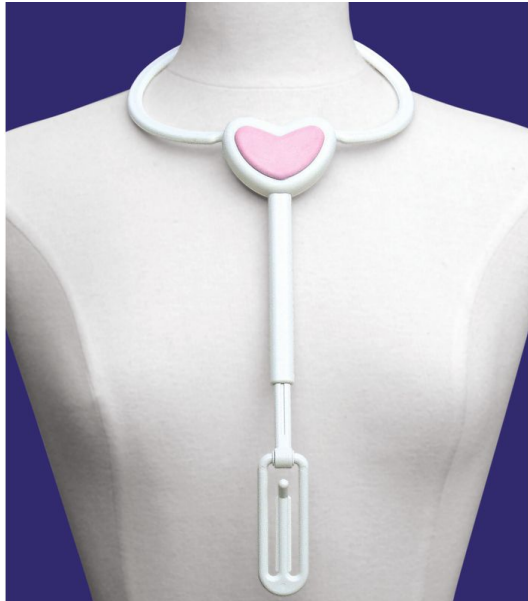

## Easy Bra Thread

- 819060

This bra thread is very useful for women with reduced arm mobility. It allows you to hang one end of the bra and then attach it to the other. Ideal for hemiplegic or very weak people who want to be able to dress themselves independently.