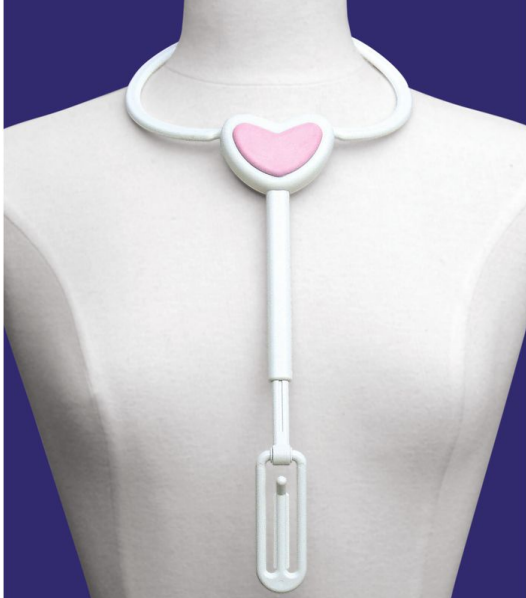

Easy slip-on bra

- 819060

This bra fastener is very useful for women with limited arm mobility. It allows a user to hook one end of the bra and then fasten it with the other. Ideal for people who are hemiplegic or very weak and want to remain independent when getting dressed.