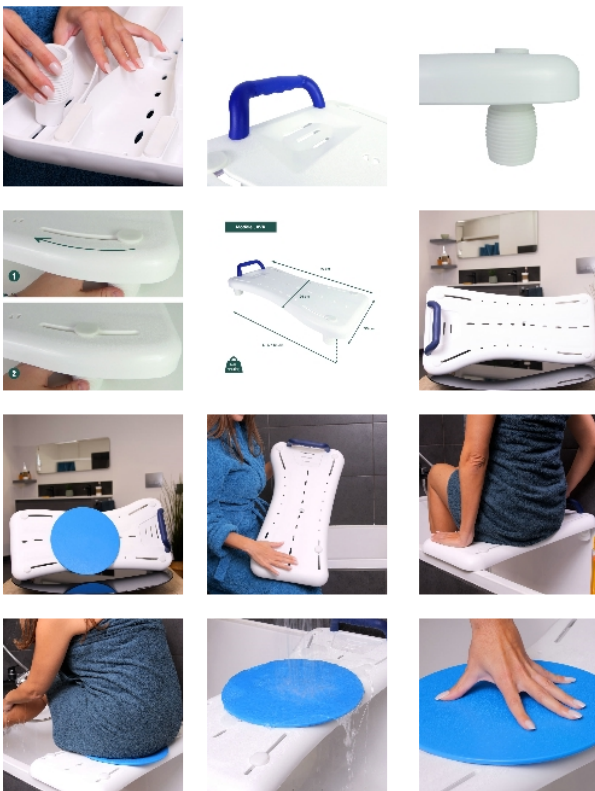

Java bath board

- **Non-slip handle**
- **Java Plus model : 75 cm long, suitable for most bathtubs**
- **Get out of the bath even more easily with the swivel tray**

The Java bath boards allow the user to shower comfortably at the height of the bathtub rim. Simply press the four rubber pads against the sides of the bathtub to ensure safe use. They are equipped with a soap dish and a practical handle made of flexible material to enable users to enter the bath safely **Java model**

Dimensions : Length 70 x width 26/30 cm.
Internal adjustment of supports from 40.5 to 65 cm.
Suitable for all bathtubs with an internal width of 45.5 to 68 cm.

Dimensions : Length 75.5 x width 26.5/35 x depth 4 cm.

The optional swivel plate fits both sizes (except Java models purchased before 2024) and makes it even easier to get in and out of the bath.

Diameter 31.5 cm.

Maximum user weight : 113 kg.

Variantes :

- Java
- Java Plus
- Turntable