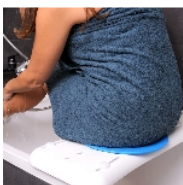

Java bath board

- **Non-slip handle**
- **Java Plus model : 75 cm long, suitable for most bathtubs**
- **Get out of the bath even more easily with the swivel tray**

The Java bath boards allow the user to shower comfortably at the height of the bathtub rim. Simply press the four rubber pads against the sides of the bathtub to ensure safe use. They are equipped with a soap dish and a practical handle made of flexible material to enable users to enter the bath safely **Java model**

Dimensions : Length 70 x width 26/30 cm.
Internal adjustment of supports from 40.5 to 65 cm.
Suitable for all bathtubs with an internal width of 45.5 to 68 cm.

Dimensions : Length 75.5 x width 26.5/35 x depth 4 cm.

The optional swivel plate fits both sizes (except Java models purchased before 2024) and makes it even easier to get in and out of the bath.

Diameter 31.5 cm.

Maximum user weight : 113 kg.

Variantes :

- Java
- Java Plus
- Turntable