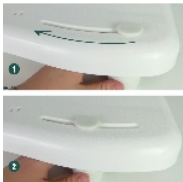

Java bath board

- **Non-slip handle**
- **Java Plus model : 75 cm long, suitable for most bathtubs**
- **Get out of the bath even more easily with the swivel tray**

The Java bath boards allow the user to shower comfortably at the height of the bathtub rim. Simply press the four rubber pads against the sides of the bathtub to ensure safe use. They are equipped with a soap dish and a practical handle made of flexible material to enable users to enter the bath safely **Java model**

Dimensions : Length 70 x width 26/30 cm.
Internal adjustment of supports from 40.5 to 65 cm.
Suitable for all bathtubs with an internal width of 45.5 to 68 cm.

Dimensions : Length 75.5 x width 26.5/35 x depth 4 cm.

The optional swivel plate fits both sizes (except Java models purchased before 2024) and makes it even easier to get in and out of the bath.

Diameter 31.5 cm.

Maximum user weight : 113 kg.

Variantes :

- Java
- Java Plus
- Turntable