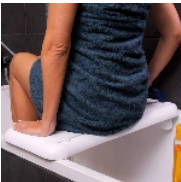

## Java bath board

- Java - 812176
- Java Plus - 812274
- Turntable - 812275

- **Handle made of non-slip material**
- **Java Plus model : The length of 75 cm fits most bathtubs**
- **Make going out even easier with the turntable**

This [Java bath board](#) is ideal for bathing or showering comfortably seated at the edge of the bath. It allows elderly or disabled people to continue using their bathtub.

Simply press the 4 rubberised pads against the sides of the bath to ensure safe use. They are equipped with a soap dish and a practical handle made of soft material to help you get into the bath.