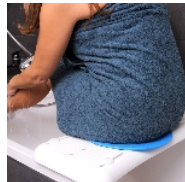

## Java bath board

- Java - 812176
- Java Plus - 812274
- Turntable - 812275

- **Handle made of non-slip material**
- **Java Plus model : The length of 75 cm fits most bathtubs**
- **Make going out even easier with the turntable**

This [Java bath board](#) is ideal for bathing or showering comfortably seated at the edge of the bath. It allows elderly or disabled people to continue using their bathtub.

Simply press the 4 rubberised pads against the sides of the bath to ensure safe use. They are equipped with a soap dish and a practical handle made of soft material to help you get into the bath.