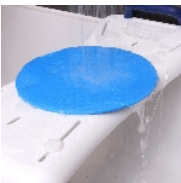

## Java bath board

- Java - 812176
- Java Plus - 812274
- Turntable - 812275

- **Handle made of non-slip material**
- **Java Plus model : The length of 75 cm fits most bathtubs**
- **Make going out even easier with the turntable**

This [Java bath board](#) is ideal for bathing or showering comfortably seated at the edge of the bath. It allows elderly or disabled people to continue using their bathtub.

Simply press the 4 rubberised pads against the sides of the bath to ensure safe use. They are equipped with a soap dish and a practical handle made of soft material to help you get into the bath.

### Model Java Plus

Suitable for any bathtub with an internal width of 45.5 to 68 cm.

Dimensions: Length 75,5 x width 26,5/35 x thickness 4 cm.

The optional turntable fits both sizes (except for java models purchased before 2024) and makes getting in and out of the bath even easier. Diameter 31,5 cm.