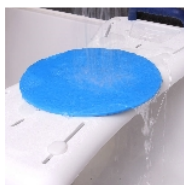

Java bath board

- **Non-slip handle**
- **Java Plus model : 75 cm long, suitable for most bathtubs**
- **Get out of the bath even more easily with the swivel tray**

The Java bath boards allow the user to shower comfortably at the height of the bathtub rim. Simply press the four rubber pads against the sides of the bathtub to ensure safe use. They are equipped with a soap dish and a practical handle made of flexible material to enable users to enter the bath safely **Java model**

Dimensions : Length 70 x width 26/30 cm.
Internal adjustment of supports from 40.5 to 65 cm.
Suitable for all bathtubs with an internal width of 45.5 to 68 cm.

Dimensions : Length 75.5 x width 26.5/35 x depth 4 cm.

The optional swivel plate fits both sizes (except Java models purchased before 2024) and makes it even easier to get in and out of the bath.

Diameter 31.5 cm.

Maximum user weight : 113 kg.

Variantes :

- Java
- Java Plus
- Turntable