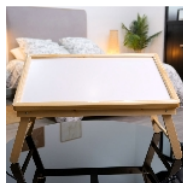

Reclining bed tray

- **Rack and pinion tilt**

Very practical tray table for writing, reading or eating while sitting or lying down. High-quality tilting tray. Solid pine frame. Foldable legs for storage. Tilting mechanism.

Dimensions : width 54 x depth 34.5 x height 21.5 cm.
Weight : 1.3 kg.

- 823058