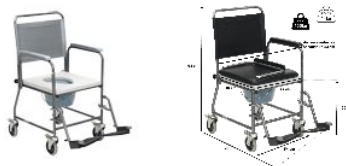

Black wheelchair with castors

- **High-strength moulded seat up to 165 kg**
- **Detachable armrests and backrest**
- **Foldable and detachable footrests**

With its retractable armrests and detachable, foldaway double footrests, this toilet chair with castors in chromed steel is equipped with a soft backrest that can be easily removed for cleaning. Double seat, one of which is upholstered.

Overall dimensions: width 54 x depth 93 x height 98 cm.
Seat dimensions: width 44 x depth 46 x height 50 cm.
Distance between armrests 43 cm.
Weight 14 kg.
Maximum authorised weight 165 kg.

Available only in black.
Photo 2 shows the armchair with the perforated seat, the grey colour is no longer available.