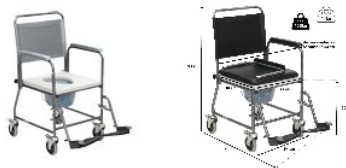

## Black toilet chair with wheels

- **Heavy-duty moulded seat supporting up to 165 kg**
- **Removable armrests and backrest**
- **Folding and removable footrests**

With its folding armrests and double folding and removable footrests, this steel chrome-plated wheeled toilet chair is equipped with a flexible backrest that is easy to remove for cleaning. Double seat, one of which is padded.

Overall dimensions : width 54 x depth 93 x height 98 cm.

Seat dimensions : width 44 x depth 46 x height 50 cm.

Distance between armrests : 43 cm.

Weight : 14 kg.

Maximum user weight : 165 kg.

Available in black only.

Photo 2 shows the chair with a perforated seat; the grey colour is no longer available for purchase.

- 811065.N

Date d'impression : 10/06/2026