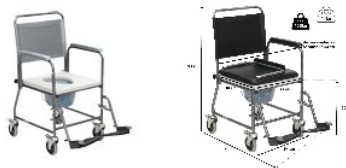

Black toilet chair with wheels

- **Heavy-duty moulded seat supporting up to 165 kg**
- **Removable armrests and backrest**
- **Folding and removable footrests**

With its folding armrests and double folding and removable footrests, this steel chrome-plated wheeled toilet chair is equipped with a flexible backrest that is easy to remove for cleaning. Double seat, one of which is padded.

Overall dimensions : width 54 x depth 93 x height 98 cm.

Seat dimensions : width 44 x depth 46 x height 50 cm.

Distance between armrests : 43 cm.

Weight : 14 kg.

Maximum user weight : 165 kg.

Available in black only.

Photo 2 shows the chair with a perforated seat; the grey colour is no longer available for purchase.

- 811065.N

Date d'impression : 09/04/2026