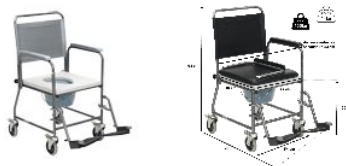

Black toilet chair with wheels

- **High-strength moulded seat up to 165 kg**
- **Detachable armrests and backrest**
- **Foldable and detachable footrests**

With its retractable armrests and detachable, foldaway double footrests, this toilet chair with castors in chromed steel is equipped with a soft backrest that can be easily removed for cleaning. Double seat, one of which is upholstered.

Overall dimensions: width 54 x depth 93 x height 98 cm.
Seat dimensions: width 44 x depth 46 x height 50 cm.
Distance between armrests 43 cm.
Weight 14 kg.
Maximum authorised weight 165 kg.

Available only in black.
Photo 2 shows the armchair with the perforated seat, the grey colour is no longer available.