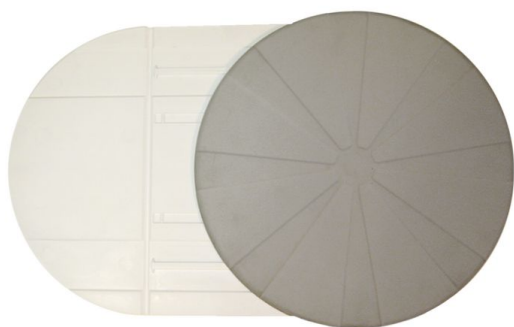

Bellavita 360° transfer wheel

This transfer pad fits on the Bellavita seat to facilitate the transfer of persons with reduced mobility into the Bellavita bath lift. Pivoting and translating movements.

Diameter 48 cm.