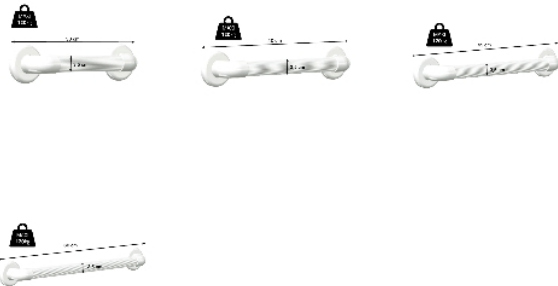

Grooved grab rail

- 30 cm (12 inches) - 815080
- 40 cm (16 inches) - 815081
- 45 cm (18 inches) - 815082
- 60 cm - 815083

- **Grab bars ideal for the safety of elderly or reduced mobility individuals**
- **4 lengths available**

Wall-mounted grab bars. Attractive finish with screw covers. ABS elbow joints and ribbed PVC body for better grip. Wall plugs and screws not included - select appropriate type for wall type.

Length : 30 cm.

Maximum user weight : 120 kg.

Variantes :

- 30 cm (12 inches)
- 40 cm (16 inches)
- 45 cm (18 inches)
- 60 cm