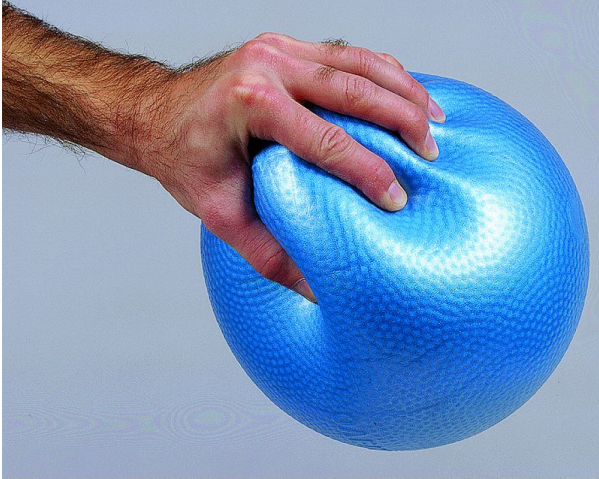

Lightweight ball

- 18 cm green - 404004

- 26 cm blue - 404050

- Special Pilates - 404039

- **Ball allowing many exercises of reeducation.**
- **Non-slip soft touch**

Polyurethane foam ball inflatable using a straw.

Its pleasant feel and lightweight design make this sensory ball the ideal partner for rehabilitation exercises

Standard diameter : 18 or 26 cm,

Special Pilates diameter : 30/32 cm.

Variantes :

- 18 cm green
- 26 cm blue
- Special Pilates