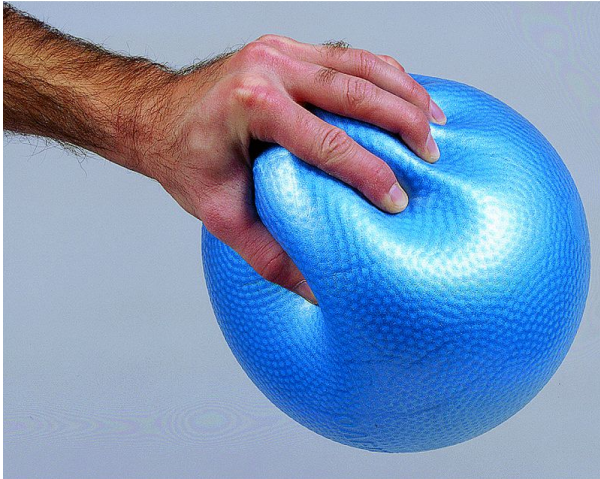

## Ultra-light straw balloon

- 18 cm green - 404004

- 26 cm blue - 404050

- Special Pilates - 404039

- **Ball allowing many exercises of reeducation.**
- **Anti-slip soft touch**

Polyurethane foam ball, inflatable by mouth with a straw.

Its pleasant touch and light weight make it an ideal product for all your reeducation exercises.

Standard diameter 18 or 26 cm.  
Pilates special diameter 30/32 cm.

**Variantes :**

- 18 cm green
- 26 cm blue
- Special Pilates