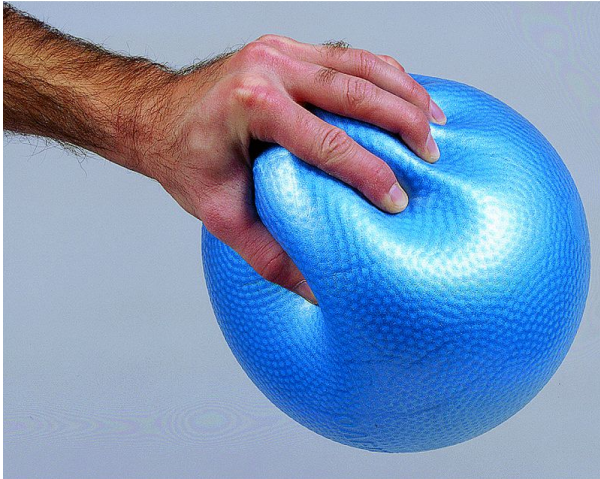

## Ultra-light straw balloon

- 18 cm green - 404004

- 26 cm blue - 404050

- Special Pilates - 404039

- **Ball allowing many exercises of reeducation.**
- **Anti-slip soft touch**

Polyurethane foam ball, inflatable by mouth with a straw.

Its pleasant touch and light weight make it an ideal product for all your reeducation exercises.

Standard diameter 18 or 26 cm.

Pilates special diameter 30/32 cm.

**Variantes :**

- 18 cm green
- 26 cm blue
- Special Pilates