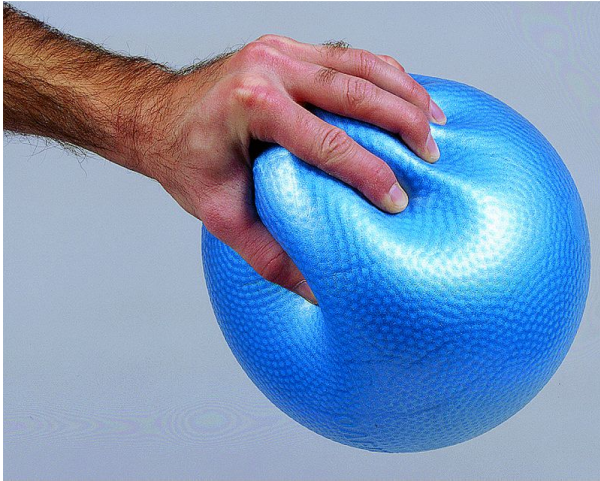

## Lightweight ball

- 18 cm green - 404004

- 26 cm blue - 404050

- Special Pilates - 404039

- **Ball allowing many exercises of reeducation.**
- **Non-slip soft touch**

Polyurethane foam ball inflatable using a straw.

Its pleasant feel and lightweight design make this sensory ball the ideal partner for rehabilitation exercises

Standard diameter : 18 or 26 cm,

Special Pilates diameter : 30/32 cm.

**Variantes :**

- 18 cm green
- 26 cm blue
- Special Pilates