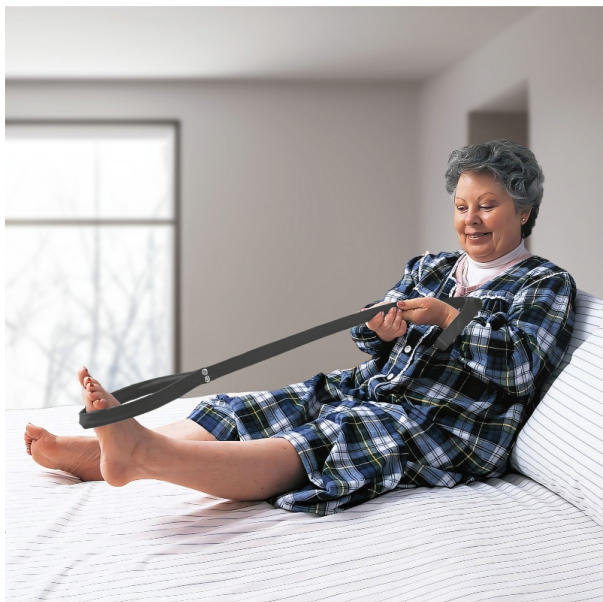

Leg lift

- 815052

A small, easy-to-use device designed to assist users in placing their feet back on the footrests. It features a large foot loop and reinforced stitching. Rigid metal rod running along the entire length allows the loop to be bent into the desired shape for maximum comfort.

Length : 86.5 cm

Date d'impression : 10/06/2026