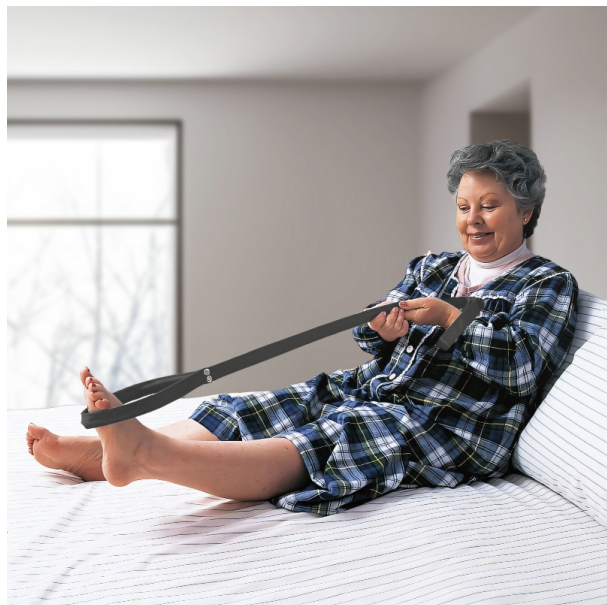

Leg lifter

- 815052

A small, easy-to-use tool to help you put your feet back on the footrests. Features a large foot loop. Reinforced seams. Rigid thanks to a metal rod along its entire length, the buckle can be bent to take the desired shape and be more ergonomic.

Length 86.5 cm.

Date d'impression : 22/11/2024