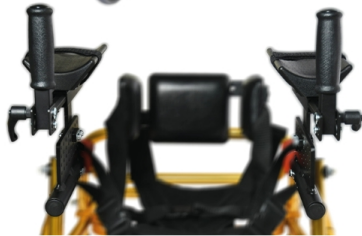

Mambo forearm supports

- Size 1 - 826120.N

- Size 2 - 826121.N

These forearm supports are simple to install on the Mambo frame for easier handling and of the rollator. The articulated support allows users to adjust the width, height, or angle. Equipped with comfortable straps.

Available for all Mambo sizes :

- Size 1: One model for Mambo sizes 1 and 2
- Size 2: One model for Mambo sizes 3 and 4

Variantes :

- Size 1
- Size 2