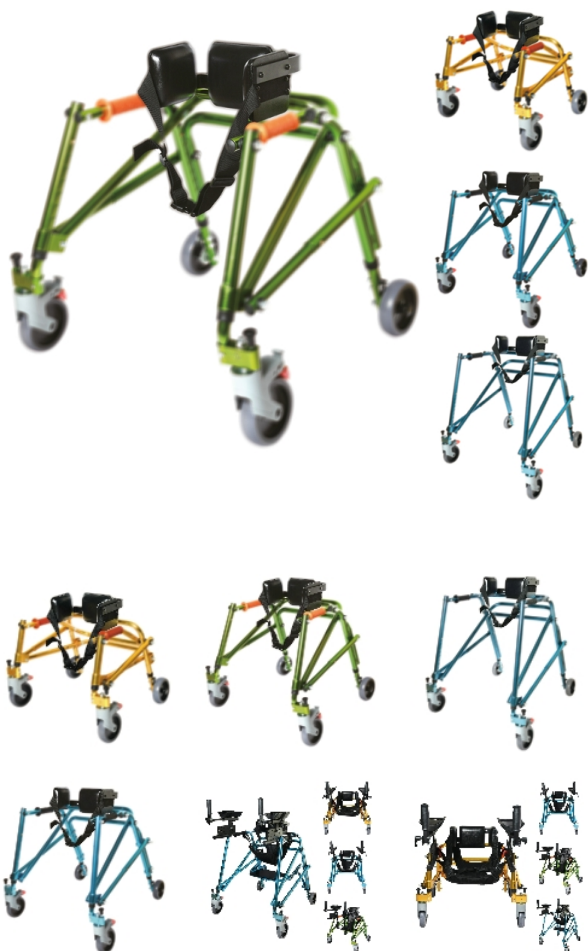

## Nimbo pelvic stabiliser

- 826122.N

- **One size fits all.**

The pelvic stabiliser stabilises and centres the user in relation to the Nimbo walking frame. Height and width adjustable. One size fits all.