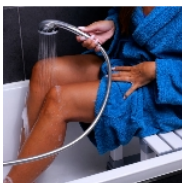

Sicile bath seat

- **Large suction cups for secure positioning**

The sturdy Sicile bath seat sits at the bottom of the bath, raising the sitting position. It allows the user to sit comfortably and makes it easier to stand up. The slatted seat allows water to drain quickly. Secured with 4 large suction cups.

Overall width between the 2 suction cups : 32.5 cm.
Seat dimensions : width 45 x depth 29 cm.
Choice of 2 seat heights : 20 or 30 cm.
2-year warranty.
Maximum user weight : 190 kg.

Variantes :

- 20 cm (8 inches)
- 30 cm (12 inches)