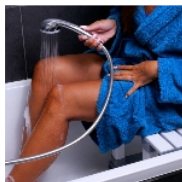

- 20 cm (8 inches) - 812213

- 30 cm (12 inches) - 812193