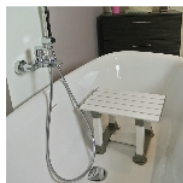

Sicile bath seat

- **Large suction cups for secure positioning**

The sturdy Sicile bath seat sits at the bottom of the bath, raising the sitting position. It allows the user to sit comfortably and makes it easier to stand up. The slatted seat allows water to drain quickly. Secured with 4 large suction cups.

Overall width between the 2 suction cups : 32.5 cm.
Seat dimensions : width 45 x depth 29 cm.
Choice of 2 seat heights : 20 or 30 cm.
2-year warranty.
Maximum user weight : 190 kg.

Variantes :

- 20 cm (8 inches)
- 30 cm (12 inches)