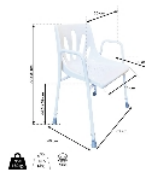

Comfortable shower chair

- 812196

- **Very comfortable seat**
- **Highly resistant structure**

The sturdy shower chair is designed to provide support and comfort for individuals who need assistance when standing or sitting in the shower. The chair features a durable, ultra-resistant steel frame with a height adjustable design, offering 5 different height options to suit individual needs. The plastic seat is designed with drainage holes to ensure maximum water drainage, keeping the user comfortable while showering. Anti-slip rubber ferrules on the legs to ensure safety and stability, while the lightweight structure makes it easy to move and position in the bathroom.

Overall dimensions : width 62 x depth 46 x height 77 to 91 cm

Seat dimensions : width 44 x depth 39 x height 44.5 to 59 cm

Width between armrests : 50 cm

Weight : 6 kg

Maximum user weight 160kg