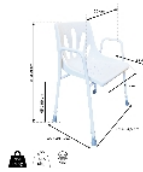

Comfortable shower chair

- 812196

- **Very comfortable all-round seat**
- **Highly resistant structure**

Our shower chair has a very comfortable sitting for a shower or a toilet. Its seat is adjustable in height to suit all sizes. The seat is equipped with drainage holes to prevent any irritating stagnant water. The seat is very spacious and comfortable. Ultra-resistant treated steel structure. Model with fixed armrests.

Overall dimensions: width 62 to 64,5 x depth 45 à 49,5 x height 81 to 91 cm.

Seat dimensions: width 40 x depth 44 x height. 45 to 60 cm.

Width between armrests: 50 cm.

Weight 6 kg.

Maximum authorised weight 160 kg.