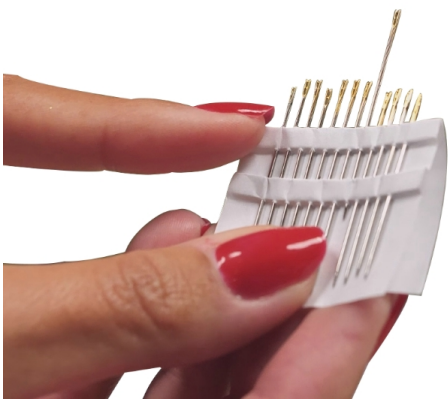

## Magic needles

Sewing needles with an open eye to make threading much easier. It holds the thread like a conventional needle. Golden eye for easy gliding.

The set of 12 includes 3 needles of 35 mm, 4 of 38 mm and 4 of 42 mm.