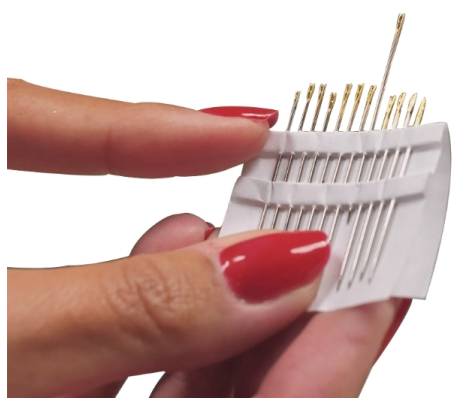

Magic needles

- 819092

Sewing needles with an open eye for much easier threading. Holds the thread like a conventional needle. Gold-plated eye for smooth gliding.

The set of 12 includes 3 needles measuring 35 mm, 4 measuring 38 mm and 4 measuring 42 mm.