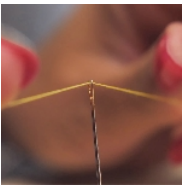

## Magic needles

Sewing needles with an open eye to make threading much easier. It holds the thread like a conventional needle. Golden eye for easy gliding.

The set of 12 includes 3 needles of 35 mm, 4 of 38 mm and 4 of 42 mm.