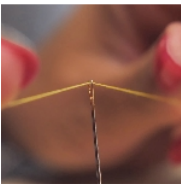

Magic needles

Sewing needles with an open eye for much easier threading. Holds the thread like a conventional needle. Gold-plated eye for smooth gliding.

The set of 12 includes 3 needles measuring 35 mm, 4 measuring 38 mm and 4 measuring 42 mm.