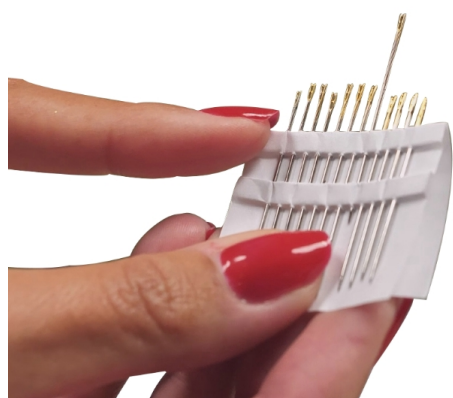

Magic needles

- 819092

Sewing needles with an open eye to make threading much easier. It holds the thread like a conventional needle. Golden eye for easy gliding.

The set of 12 includes 3 needles of 35 mm, 4 of 38 mm and 4 of 42 mm.