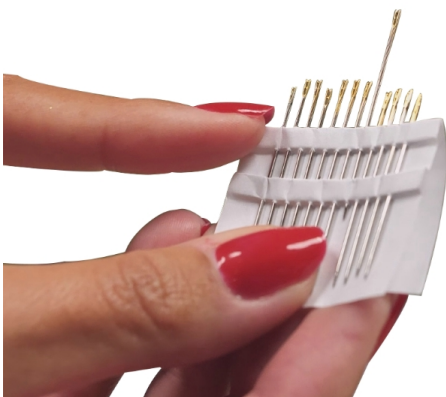

Magic needles

Sewing needles with an open eye for much easier threading. Holds the thread like a conventional needle. Gold-plated eye for smooth gliding.

The set of 12 includes 3 needles measuring 35 mm, 4 measuring 38 mm and 4 measuring 42 mm.