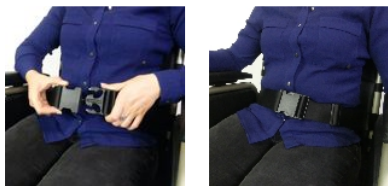

Safety belt for wheelchair

- 833007

- **Belt for securing agitated or disabled individuals in wheelchairs, to be attached to the backrest of most wheelchairs or scooters.**

Safety belt for wheelchair users, attaches to the backrest of most wheelchairs or scooters.

Not for use with scooters traveling at speeds exceeding 12 km/h.

Easy-to-use buckle.

Total length of belt : 130 cm

Made in Europe.