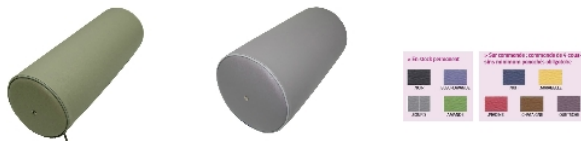

Cylindrical cushion for table

- 50 x 15 cm - Almond - 837044.AMANDE
- 50 x 15 cm - Blue - 837044.BLEU
(On restock - Available from 29/04/2026)
- 50 x 15 cm - Chestnut - 837044.CHATAIGNE
(Disponible sous 15 jours)
- 50 x 15 cm - Mirabelle plum - 837044.MIRABELLE
(Disponible sous 15 jours)
- 50 x 15 cm - Black - 837044.NOIR
- 50 x 15 cm - Night - 837044.NUIT
(Disponible sous 15 jours)
- 50 x 15 cm - Peony - 837044.PIVOINE
(Disponible sous 15 jours)
- 50 x 15 cm - Plum - 837044.QUETSCHÉ
(Disponible sous 15 jours)
- 50 x 15 cm - Mouse grey - 837044.SOURIS
- 50 x 18 cm - Almond - 837019.AMANDE
- 50 x 18 cm - Blue - 837019.BLEU
- 50 x 18 cm - Chestnut - 837019.CHATAIGNE
(Disponible sous 15 jours)
- 50 x 18 cm - Mirabelle plum - 837019.MIRABELLE
(Disponible sous 15 jours)
- 50 x 18 cm - Black - 837019.NOIR

- **Thick, grained coating guarantees exceptional durability over time**
- **M1 fire rating**
- **100% Made in France**

Check out the awesome finish on this range of Bultex foam table cushions, specially designed for immobilisation and positioning. Thick, grained cover for exceptional durability. M1 fire rating. Can be used on tables or on the floor. Bultex foam 30kg/m³. Cover with pressure relief holes and seam protection. Sanitized antibacterial treatment.

9 colours to choose from :

- 4 colours in stock : black, lavender blue, mouse grey and almond
- 5 colours on request: night, mirabelle plum, peony, chestnut and damson (minimum order of 4 cushions, mixed or not in these colours).