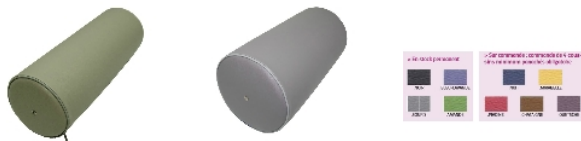

Cylindrical table cushion

- 50 x 15 cm - Almond - 837044.AMANDE
- 50 x 15 cm - Blue - 837044.BLEU
- 50 x 15 cm - Chestnut - 837044.CHATAIGNE
(Disponible sous 15 jours)
- 50 x 15 cm - Mirabelle plum - 837044.MIRABELLE
(Disponible sous 15 jours)
- 50 x 15 cm - Black - 837044.NOIR
- 50 x 15 cm - Night - 837044.NUIT
(Disponible sous 15 jours)
- 50 x 15 cm - Peony - 837044.PIVOINE
(Disponible sous 15 jours)
- 50 x 15 cm - Plum - 837044.QUETSCHÉ
(Disponible sous 15 jours)
- 50 x 15 cm - Mouse grey - 837044.SOURIS
- 50 x 18 cm - Almond - 837019.AMANDE
- 50 x 18 cm - Blue - 837019.BLEU
- 50 x 18 cm - Chestnut - 837019.CHATAIGNE
(Disponible sous 15 jours)
- 50 x 18 cm - Mirabelle plum - 837019.MIRABELLE
(Disponible sous 15 jours)
- 50 x 18 cm - Black - 837019.NOIR

- **Thick, grained coating guaranteeing exceptional durability over time.**
- **Fire classification M1**
- **French manufacture**

Test the high quality finish of our range of Bultex foam table cushions specially designed for immobilisation and positioning. Thick and grained coating guaranteeing you an exceptional hold over time. M1 fire classification. Can be used on the table or on the floor. Bultex foam 30kg/m³. Lining with decompression holes and seam protection. Sanitized antibacterial treatment.

9 colours to choose from:

- 4 colours in stock: black, blue-lavender, mouse and almond.
- 5 colours on request: night, mirabelle plum, peony, chestnut and quetsche **(minimum 4 cushions mixed or not on these colours).**