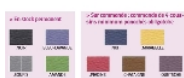

Pillow cushion for table

- Almond - 837062.AMANDE
- Blue - 837062.BLEU
- Chestnut - 837062.CHATAIGNE
(Disponible sous 15 jours)
- Mirabelle plum - 837062.MIRABELLE
(Disponible sous 15 jours)
- Black - 837062.NOIR
- Night - 837062.NUIT
(Disponible sous 15 jours)
- Peony - 837062.PIVOINE
(Disponible sous 15 jours)
- Plum - 837062.QUETSCHÉ
(Disponible sous 15 jours)
- Mouse grey - 837062.SOURIS

- **Thick, grained coating for exceptional durability**
- **M1 fire rating**
- **100% Made in France**
- **Contact Identités for a range of colours.**

Check out the awesome finish on this range of Bultex foam table cushions, specially designed for immobilisation and positioning. Thick, grained cover for exceptional durability. M1 fire rating. Can be used on tables or on the floor. Bultex foam 30kg/m³. Cover with pressure relief holes and seam protection. Sanitized antibacterial treatment.

9 colours to choose from:

- 4 colours in stock: black, lavender blue, mouse and almond
- 5 colours on request: night, mirabelle, peony, chestnut and plum (minimum order of 4 cushions, mixed or not in these colours)

Shown in the colour grey

Variantes :

- Almond
- Blue
- Chestnut
- Mirabelle plum
- Black
- Night
- Peony
- Plum
- Mouse grey