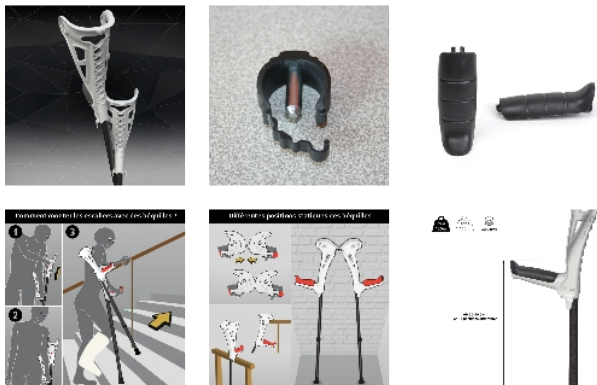

Safe Walk crutches

- Beige - 816046.BEIGE

- White - 816046.BLANC

- Blue - 816046.BLEU

- Black - 816046.NOIR

(On restock - Available from 15/04/2026)

- Violet - 816046.VIOLET

- Height adjustable to 14 different positions
- Shock-absorbing effect
- Sold in pairs

The Ergo Safe Walk crutches feature numerous technical advances, starting with their high-tech self-supporting aluminum tubes, which provide optimal rigidity and reduced weight. Their unique adjustment feature allows them to be adapted to all users : the handle can be adjusted from 69.5 to 99.5 cm in 14 settings. They are equipped with an anti-ejection adjustment system.

Hammered aluminum finish. Noise reduction feature. Articulated base with anti-perforation device and shock-absorbing effect.

High-quality French manufacturing. Smart, dynamic, and articulated tip.

Ultra-lightweight structure : only 450 g per crutch!

Maximum user weight : 130 kg.

Sold in pairs.

Available in 5 colors : beige, white, blue, black, or purple.

Variantes :

- Beige
- White
- Blue
- Black
- Violet

Date d'impression : 10/04/2026