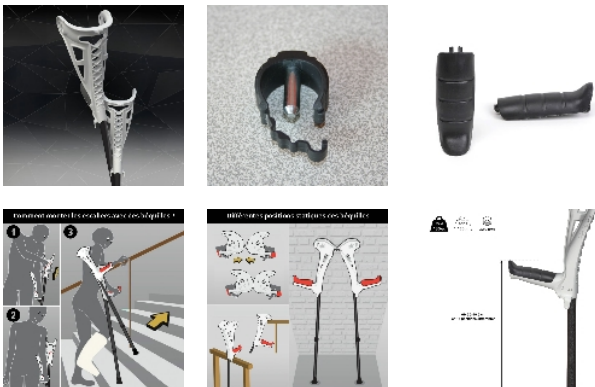

Safe Walk crutches

- Beige - 816046.BEIGE
- White - 816046.BLANC
- Blue - 816046.BLEU
- Black - 816046.NOIR
- Violet - 816046.VIOLET

- Height adjustable in 14 different positions
- Cushioning effect
- Sold in pairs

Our Ergo Safe Walk crutches feature many technical advances. First, its self-supporting high-tech aluminium tubes give it optimum rigidity and reduced weight. Its unique adjustment capacity allows it to adapt to all users: handle adjustable from 69.5 to 99.5 cm in 14 settings. They are equipped with an anti-ejection adjustment system. Hammered finish aluminium. Anti-noise operation. Articulated base with anti-perforation device and damping effect. High quality French manufacture. Intelligent dynamic and articulated end cap.

Ultra-light structure: only 450 gr per rod!

Maximum authorised weight 130 kg.

The pair.

5 colours available: beige, white, blue, black or purple.

Variantes :

- Beige
- White
- Blue
- Black
- Violet

Date d'impression : 11/04/2025