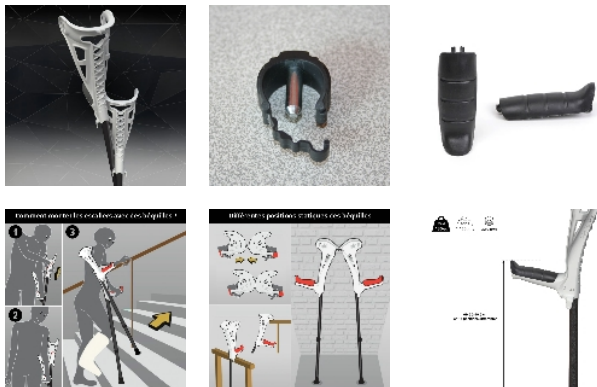

**Safe Walk crutches**

- Beige - 816046.BEIGE
- White - 816046.BLANC
- Blue - 816046.BLEU
- Black - 816046.NOIR
- Violet - 816046.VIOLET

- **Height adjustable in 14 different positions**
- **Cushioning effect**
- **Sold in pairs**

Our Ergo Safe Walk crutches feature many technical advances. First, its self-supporting high-tech aluminium tubes give it optimum rigidity and reduced weight. Its unique adjustment capacity allows it to adapt to all users: handle adjustable from 69.5 to 99.5 cm in 14 settings. They are equipped with an anti-ejection adjustment system. Hammered finish aluminium. Anti-noise operation. Articulated base with anti-perforation device and damping effect. High quality French manufacture. Intelligent dynamic and articulated end cap.

Ultra-light structure: only 450 gr per rod!

Maximum authorised weight 130 kg.

The pair.

5 colours available: beige, white, blue, black or purple.

**Variantes :**

- Beige
- White
- Blue
- Black
- Violet

**Date d'impression : 23/11/2024**