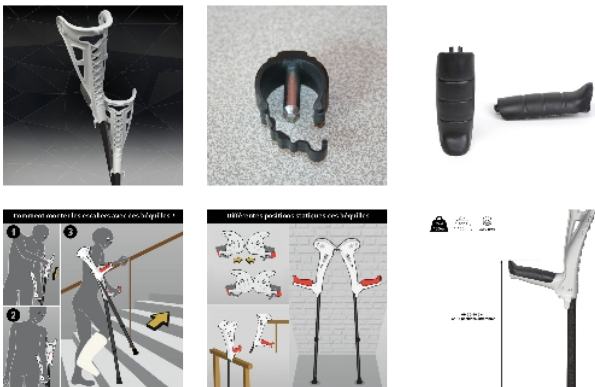

Safe Walk crutches

- Height adjustable to 14 different positions
- Shock-absorbing effect
- Sold in pairs

The Ergo Safe Walk crutches feature numerous technical advances, starting with their high-tech self-supporting aluminum tubes, which provide optimal rigidity and reduced weight. Their unique adjustment feature allows them to be adapted to all users : the handle can be adjusted from 69.5 to 99.5 cm in 14 settings. They are equipped with an anti-ejection adjustment system. Hammered aluminum finish. Noise reduction feature. Articulated base with anti-perforation device and shock-absorbing effect. High-quality French manufacturing. Smart, dynamic, and articulated tip.

Ultra-lightweight structure : only 450 g per crutch!

Maximum user weight : 130 kg.

Sold in pairs.

Available in 5 colors : beige, white, blue, black, or purple.

Variantes :

- Beige
- White
- Blue
- Black
- Violet