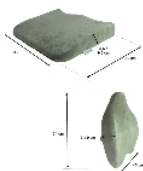

Comfort Plus Vegelya seat and backrest

- **2 models available : seat or backrest**

Seat model :

This anatomical seat has been designed to provide total comfort for active sitting. It is moulded in a double wave shape at the front and cut away at the sacrum. It allows the user to literally float within the unique foam.

Depth 40 cm x width 41 cm x thickness 3.5 to 9.5 cm.

Material : D50 viscoelastic foam with shape memory enriched with bamboo activated carbon. Grey velvet covers 75% cotton – 25% polyester.

Backrest model :

Enjoy complete back support with the anatomical shape of the Comfort Plus backrest. It is designed to provide complete comfort for the lumbar and dorsal vertebrae. Its bucket shape is very comfortable.

Width 43 cm x height 54 cm x thickness 3 to 9 cm.

Material : D50 viscoelastic foam with shape memory enriched with bamboo activated carbon. Grey velvet covers 75% cotton – 25% polyester.

Variantes :

- Seat
- Backrest