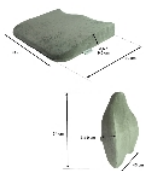

Comfort Plus Vegelya seat and backrest

- **2 models available : seat or backrest**

Seat model :

This anatomical seat has been designed to provide total comfort for active sitting. It is moulded in a double wave shape at the front and cut away at the sacrum. It allows the user to literally float within the unique foam.

Depth 40 cm x width 41 cm x thickness 3.5 to 9.5 cm.

Material : D50 viscoelastic foam with shape memory enriched with bamboo activated carbon. Grey velvet covers 75% cotton – 25% polyester.

Backrest model :

Enjoy complete back support with the anatomical shape of the Comfort Plus backrest. It is designed to provide complete comfort for the lumbar and dorsal vertebrae. Its bucket shape is very comfortable.

Width 43 cm x height 54 cm x thickness 3 to 9 cm.

Material : D50 viscoelastic foam with shape memory enriched with bamboo activated carbon. Grey velvet covers 75% cotton – 25% polyester.

Variantes :

- Seat
- Backrest