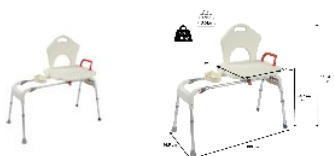

Slide access chair

- 812082

- **Stay seated and slide into the centre of your bathtub.**

You can sit comfortably out of your bathtub and slide into it without getting up. It is equipped with a space to place your shower products within easy reach. Can be used on most standard bathtubs.

Anti-corrosion aluminium structure.

Overall dimensions: width 106 x depth 46.5 x height 79.5 à 89.5 cm.

Seat dimensions: width 57 x depth 47 x height. 54 à 66 cm.

Weight: 6.5 kg.

Maximum authorised weight 130 kg.