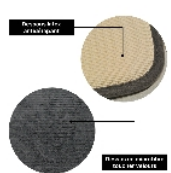

## Secure Soft bath mat

- **Memory foam**
- **Non-slip underside**
- **Microfibre top = instant absorption**

This Secure Plus bath mat is non-slip, ultra-soft and absorbent thanks to its visco-elastic memory foam design. Its 2 cm thick foam guarantees an exceptionally relaxing softness. Top in microfibre with velvet touch. Non-slip latex underside.

Hand wash or machine wash at 30°.

Dimensions: 60 x 40 cm.

2 colours available : white or anthracite grey.

**Variantes :**

- White
- Anthracite Grey

- White - 817172

- Anthracite Grey - 817227