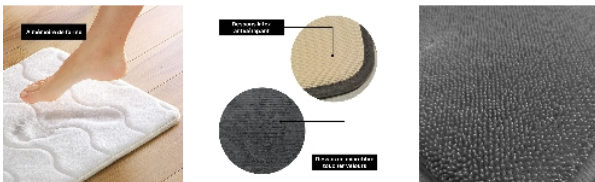

Secure soft bath mat

- **Memory foam**
- **Non-slip underside**
- **Microfibre top = instant absorption**

This Secure Plus bath mat is non-slip, ultra-soft and absorbent with its viscoelastic memory foam design. Its 2 cm thick foam guarantees exceptional comfort and relaxation. Velvet-touch microfibre top. Non-slip latex underside. Hand wash or machine wash at 30°C.

Dimensions : 60 x 40 cm.

Available in 2 colours: white or anthracite grey.

Variantes :

- White
- Anthracite Grey

- White - 817172

- Anthracite Grey - 817227