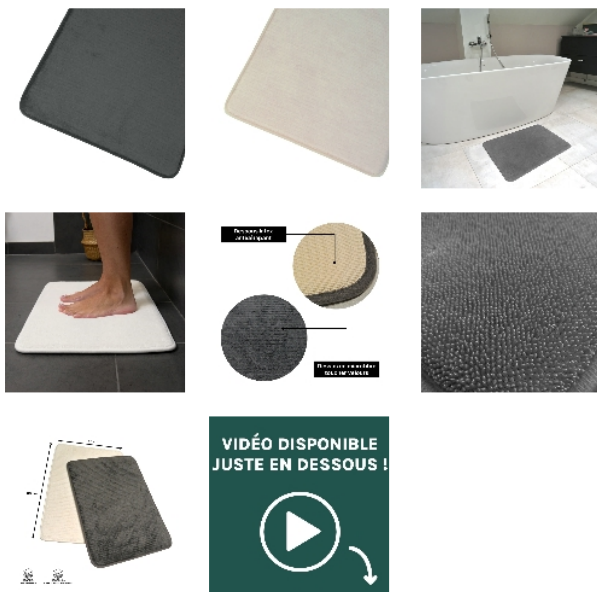

Secure soft bath mat

- **Memory foam**
- **Non-slip underside**
- **Microfibre top = instant absorption**

This Secure Plus bath mat is non-slip, ultra-soft and absorbent with its viscoelastic memory foam design. Its 2 cm thick foam guarantees exceptional comfort and relaxation. Velvet-touch microfibre top. Non-slip latex underside. Hand wash or machine wash at 30°C.

Dimensions : 60 x 40 cm.

Available in 2 colours: white or anthracite grey.

Variantes :

- White
- Anthracite Grey

- White - 817172

- Anthracite Grey - 817227