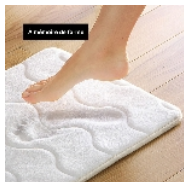

## Secure Soft bath mat

- **Memory foam**
- **Non-slip underside**
- **Microfibre top = instant absorption**

This Secure Plus bath mat is non-slip, ultra-soft and absorbent thanks to its visco-elastic memory foam design. Its 2 cm thick foam guarantees an exceptionally relaxing softness. Top in microfibre with velvet touch. Non-slip latex underside.

Hand wash or machine wash at 30°.

Dimensions: 60 x 40 cm.

2 colours available : white or anthracite grey.

**Variantes :**

- White
- Anthracite Grey

- White - 817172

- Anthracite Grey - 817227