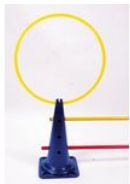

Hole beacons

- 30 cm (12 inches) - 401060

- 50 cm - 401061

This drilled post allows you to attach your markers and hoops. Very stable boundary posts that can be used with milestones to create motor skills courses or hurdles. The top is also drilled and slotted to hold a vertical marker or hoop.

Height 30 or 50 cm.

Variantes :

- 30 cm (12 inches)
- 50 cm