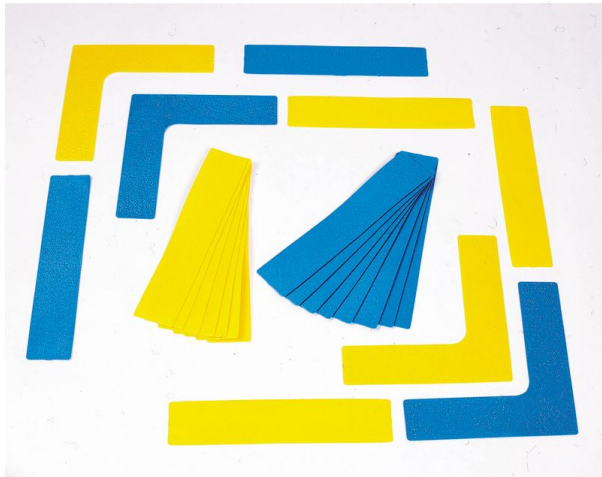

Set of 20 straight lines

This set of 20 rubberised, non-slip lines allows users to create floor circuits and mark out play areas. One colour per set.

Dimensions : Length 36 x width 7 cm.

Variantes :

- Blue
- Yellow
- Red
- Green

- Blue - 401069.36
- Yellow - 401069.03
- Red - 401069.07
- Green - 401069.09