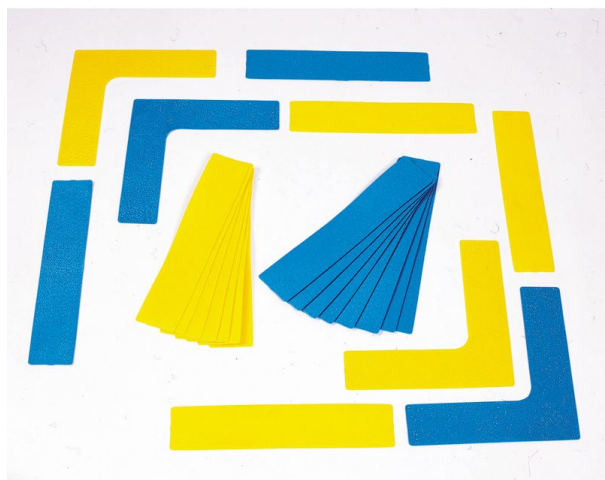

## Set of 20 straight lines

This set of 20 rubberised, non-slip lines helps you to create floor courses and to delimit a play area. Only one colour per set.

Dimensions : Length 36 x width 7 cm.

**Variantes :**

- Blue
- Yellow
- Red
- Green

- Blue - 401069.36
- Yellow - 401069.03
- Red - 401069.07
- Green - 401069.09