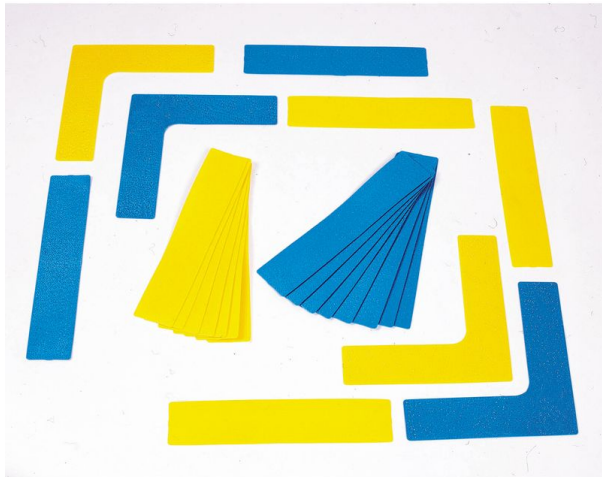

Set of 20 straight lines

This set of 20 rubberised, non-slip lines helps you to create floor courses and to delimit a play area. Only one colour per set.

Dimensions : Length 36 x width 7 cm.

Variantes :

- Blue
- Yellow
- Red
- Green

- Blue - 401069.36
- Yellow - 401069.03
- Red - 401069.07
- Green - 401069.09