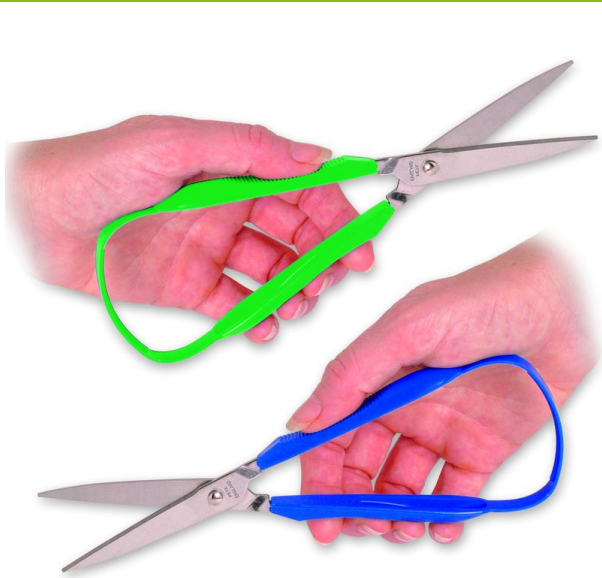

Pair of scissors

- Right-handed model - 819007

- Left-handed model - 819012

- **They return to the open position on their own**

This pair of quality scissors will help you to carry out your daily work. After each press, you don't have to reopen the blades, they come back on their own.

Length 23 cm.

2 models available: right- or left-handed.

Variantes :

- Right-handed model
- Left-handed model