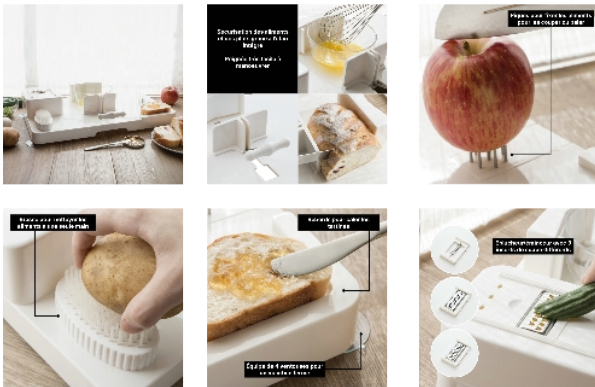

**Maxi preparation board**

- **Makes eating easier for people with disabilities**
- **Multiple built-in accessories : cleaning brush, clamp, spikes, peeler**
- **Stays firmly in place with 4 suction cups**

This Maxi preparation board makes preparing food easier. It increases independence for elderly people, those with reduced grip strength or disabilities.

It includes :

- A clamp with an easy-to-use handle to secure dishes or food
- A peeler/slicer with 3 different cutting inserts
- A food brush for cleaning with one hand
- Spikes to hold food in place for cutting or peeling
- 2 raised edges to hold slices of bread in place
- Four suction cups on the underside keep it firmly in place on the work surface.

Hand wash.

Dimensions : Length 50 x width 30 x height 14.5 cm.

Weight : 1.7 kg.

- 817190