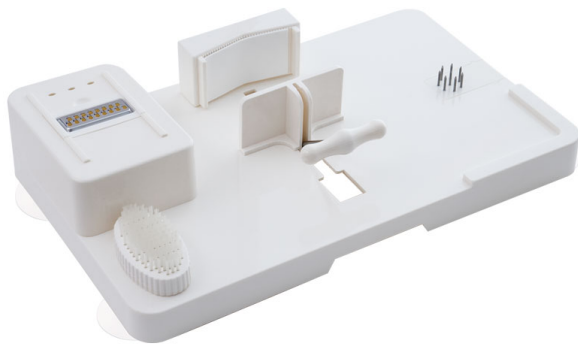

**Maxi preparation board**

- **Makes eating easier for people with disabilities**
- **Multiple built-in accessories : cleaning brush, clamp, spikes, peeler**
- **Stays firmly in place with 4 suction cups**

This Maxi preparation board makes preparing food easier. It increases independence for elderly people, those with reduced grip strength or disabilities.

It includes :

- A clamp with an easy-to-use handle to secure dishes or food
- A peeler/slicer with 3 different cutting inserts
- A food brush for cleaning with one hand
- Spikes to hold food in place for cutting or peeling
- 2 raised edges to hold slices of bread in place
- Four suction cups on the underside keep it firmly in place on the work surface.

Hand wash.

Dimensions : Length 50 x width 30 x height 14.5 cm.

Weight : 1.7 kg.

- 817190