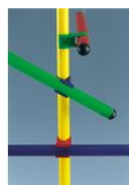

Connecting clamp

Essential connecting clip for creating motor skills circuits.

Variantes :

- Flat pole-cradle clamp
- Round hoop-pole connection clamp
- Heel to Heel Clamp

- Flat pole-cradle clamp - 405003

- Round hoop-pole connection clamp - 405091

- Heel to Heel Clamp - 405002