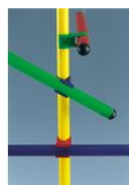

Connecting clamp

Essential connecting clip for creating motor skills circuits.

Variantes :

- Flat pole-cradle clamp
- Round hoop-pole connection clamp
- Heel to Heel Clamp

- Flat pole-cradle clamp - 405003
- Round hoop-pole connection clamp - 405091
- Heel to Heel Clamp - 405002