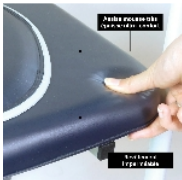

Caraïbes toilet chair

- Standard - 811125

- Adjustable - 811146

- Contemporary colour and attractive design
- Thick, ultra-comfortable seat
- Easy-to-remove lid
- Made in France
- Adjustable model : only available while stocks last

The Caraïbes toilet chairs guarantee maximum comfort due to their thick foam seat and armrest design. The seat cover is easy to remove without assistance. The potty can be removed from the side or from the top. The seat is completely removable for cleaning. Grey epoxy steel frame with waterproof PVC coating. Navy blue colour.

Overall dimensions : width 63 x depth 49 x height 85.5 cm

Seat dimensions : width 44 x depth 39.5 x height 50 cm

Width between armrests : 52.5 - 54.5 cm

Backrest height from seat : 36.5 cm

Backrest height : 33 cm