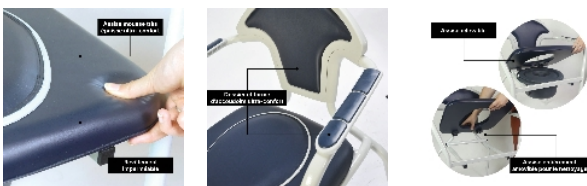

Caraibes toilet chair

- **Modern colours and successful design**
- **3 different models available**
- **Ultra-comfortable thick seat**
- **Easily removable lid**
- **Made in France**

Our Caraibes toilet chair guarantees a very high level of comfort thanks to its very thick foam seat and armrest shape. Seat with cap very easy to remove by yourself. Bucket can be removed from the side or from above. Seat completely removable for cleaning. Grey epoxy coated steel frame and waterproof PVC coating in navy blue.

Standard model :
 Overall dimensions: width 60.5 x depth 44 x height 86 cm.
 Seat dimensions: width 44.5 x depth 36 x height. 49 cm.
 Backrest height 42 cm. Weight 6.6 kg.

Height adjustable model :
 Seat height adjustable from 46 to 62 cm, total height 86 to 97 cm.
 Weight 6.8 kg.

Folding model :
 Overall dimensions: width 57.5 x depth 50 x height 97 cm.
 Weight 9.4 kg.
 Seat dimensions: width 45 x depth 40 x height 54 cm.
 Armrest heights.

Guaranteed for 2 years.
 Resistance 130 kg.