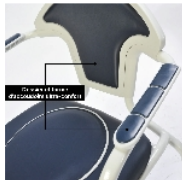

Caraïbes toilet chair

- Standard - 811125

- Adjustable - 811146

- Contemporary colour and attractive design
- Thick, ultra-comfortable seat
- Easy-to-remove lid
- Made in France
- Adjustable model : only available while stocks last

The Caraïbes toilet chairs guarantee maximum comfort due to their thick foam seat and armrest design. The seat cover is easy to remove without assistance. The potty can be removed from the side or from the top. The seat is completely removable for cleaning. Grey epoxy steel frame with waterproof PVC coating. Navy blue colour.

Overall dimensions : width 63 x depth 49 x height 85.5 cm

Seat dimensions : width 44 x depth 39.5 x height 50 cm

Width between armrests : 52.5 - 54.5 cm

Backrest height from seat : 36.5 cm

Backrest height : 33 cm

Recess : depth 26 x width 21 cm

Weight : 6.6 kg

2-year warranty

Maximum user weight : 130 kg

Adjustable model:

Same features as the Caraïbes chair but with a seat height adjustable from 46 to 62 cm to suit users of all sizes. Overall height: 86/97 cm. Weight: 6.8 kg.