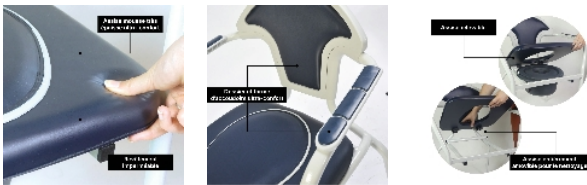

Caraibes toilet chair

- **Modern colours and successful design**
- **3 different models available**
- **Ultra-comfortable thick seat**
- **Easily removable lid**
- **Made in France**

Our Caraibes toilet chair guarantees a very high level of comfort thanks to its very thick foam seat and armrest shape. Seat with cap very easy to remove by yourself. Bucket can be removed from the side or from above. Seat completely removable for cleaning. Grey epoxy coated steel frame and waterproof PVC coating in navy blue.

Standard model :

Overall dimensions : width 63 x depth 49 x height 85,5 cm
 Seat dimensions : width 44 x depth 39,5 x height. 50 cm
 Width between armrests: 52.5 - 54.5 cm
 Backrest height from seat : 36,5 cm
 Backrest height : 33 cm
 Recess : depth 26 cm x width 21 cm
 Weight : 6.6 kg

Height adjustable model :

Seat height adjustable from 46 to 62 cm
 Overall height : 86 to 97 cm
 Weight : 6.8 kg

Folding model :

Overall dimensions : width 57.5 x depth 50 x height 97 cm.
 Weight : 9.4 kg
 Seat dimensions : width 45 x depth 40 x height 54 cm
 Armrest heights : 74 cm