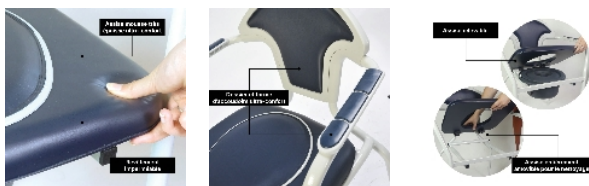

Caraibes toilet chair

- **Modern colours and successful design**
- **3 different models available**
- **Ultra-comfortable thick seat**
- **Easily removable lid**
- **Made in France**

Our Caraibes toilet chair guarantees a very high level of comfort thanks to its very thick foam seat and armrest shape. Seat with cap very easy to remove by yourself. Bucket can be removed from the side or from above. Seat completely removable for cleaning. Grey epoxy coated steel frame and waterproof PVC coating in navy blue.

Standard model :
 Overall dimensions: width 60.5 x depth 44 x height 86 cm.
 Seat dimensions: width 44.5 x depth 36 x height. 49 cm.
 Backrest height 42 cm. Weight 6.6 kg.

Height adjustable model :
 Seat height adjustable from 46 to 62 cm, total height 86 to 97 cm.
 Weight 6.8 kg.

Folding model :
 Overall dimensions: width 57.5 x depth 50 x height 97 cm.
 Weight 9.4 kg.
 Seat dimensions: width 45 x depth 40 x height 54 cm.
 Armrest heights.

Guaranteed for 2 years.
 Resistance 130 kg.