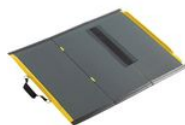

Stepless Lite ultra-light ramp

- 125 cm - 826202
- 165 cm - 826203
- 205 cm - 825057
- 47 cm - 825158
- 70 cm - 826201
- 85 cm - 826221
- 72 cm - 825159

- **Sold in pairs**

Pairs of Stepless Lite ramps can be used to overcome steps or pavements, making them ideal for people with reduced mobility. These access ramps can be used without lifting weights that can hinder transfers for wheelchair users. They are easy to position, with no risk of injury from handling metal. Nylon hinges.

7 models to choose from:

Model 70 cm:

- **Internal / external width 73 cm.**
- **Folded to 36.5 cm.**
- **Folded thickness 38 mm.**
- **Weight 3.5 kg.**
- **Height difference 14 cm.**

Model 85 cm:

- **Weight 4 kg.**
- **Height difference: 17 cm.**
- **Internal width 76, external 78 cm.**
- **Folded to 39 cm.**
- **Folded thickness 106 mm.**
- **Height of the edge 25 mm.**

Model 125 cm:

- **Weight 6 kg.**
- **Height difference: 25 cm.**
- **Internal width 76, external 78 cm.**
- **Folded to 39 cm.**
- **Folded thickness 106 mm.**
- **Height of the edge 25 mm.**

Model 165 cm: