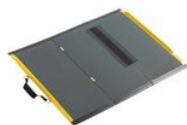

Stepless Lite ultra-light ramp

- 125 cm - 826202
- 165 cm - 826203
- 205 cm - 825057
- 47 cm - 825158
- 70 cm - 826201
(On restock - Available from 11/12/2024)
- 85 cm - 826221
(On restock - Available from 11/12/2024)
- 72 cm - 825159

- **Sold in pairs**

Pairs of Stepless Lite ramps can be used to overcome steps or pavements, making them ideal for people with reduced mobility. These access ramps can be used without lifting weights that can hinder transfers for wheelchair users. They are easy to position, with no risk of injury from handling metal. Nylon hinges.

7 models to choose from:
Model 70 cm:

- **Internal / external width 73 cm.**
- **Folded to 36.5 cm.**
- **Folded thickness 38 mm.**
- **Weight 3.5 kg.**
- **Height difference 14 cm.**

Model 85 cm:

- **Weight 4 kg.**
- **Height difference: 17 cm.**
- **Internal width 76, external 78 cm.**
- **Folded to 39 cm.**
- **Folded thickness 106 mm.**
- **Height of the edge 25 mm.**