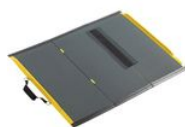

Stepless Lite lightweight folding ramps

- 125 cm - 826202
- 165 cm - 826203
- 205 cm - 825057
- 47 cm - 825158
- 70 cm - 826201
- 85 cm - 826221
- 72 cm - 825159

- **Made from carbon fiber and fiberglass for a featherweight design**
-
- **Sold in pairs**

Stepless Lite ramps allow wheelchair users to transfer without lifting any weight, which can be difficult. They are easy to position and pose no risk of injury from handling metal.

Nylon hinges. Colours : grey/yellow/blue.

125 cm model :
 Weight : 6 kg
 Height : 25 cm
 Internal width : 76 cm
 External width : 78 cm
 Folds down to 39 cm
 Folded depth : 106 mm
 Edge height : 25 mm

165 cm model :
 Weight : 7.5 kg
 Height difference : 33 cm
 Internal width : 76 cm
 External width : 78 cm
 Folds down to 39 cm
 Folded depth : 106 mm
 Edge height : 25 mm

205 cm model:
 Weight : 9.5 kg
 Height difference : 40 cm.
 Internal width : 76 cm
 External width : 78 cm
 Folds to 39 cm
 Folded depth : 106 mm
 Edge height : 25 mm

Ramps folding in 3 sections, folds to 26 cm.