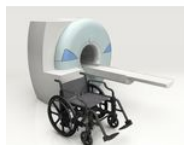

Zero Metal wheelchair

- **This wheelchair can go through airport security gates, MRI rooms and secured companies**

The Zero Metal wheelchair is the only wheelchair made of 100% plastic, making it easy to go through specific places. Its durable design makes it easy to use under the shower, in aquatic environment including swimming-pools and spa. Magnetism-free, it can be used in MRI room. It can go through airport security gates. It has all the usual features of a wheelchair with removable armrests and footrests

Over-all dimensions: width 65 x depth 109 x height 87 cm.
Foldable on a width of 36 cm.

Front wheel diameter 20cm, rear wheel 59 cm

Seat dimensions: width 45 x depth 40 x height 52 cm

Backrest height : 32 cm

Weight 18kg

Max. user weight: 100 kg

- 825034