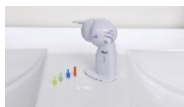

## Ear cleaner

The ear cleaner is a device that replaces the cotton swab or pear shaped ear cleaner. Particularly recommended for people with sensitive ears. Its soft sleeves with a rough surface suck gently.

Delivered with 4 sleeves and a cleaning brush.

Operate with 2 AA batteries (not included).

Dimensions: 14 x 10 x 6 cm.

Weight 135 g.

- 819150

**Date d'impression : 23/11/2024**