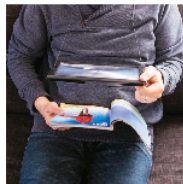

## Full page magnifying glass

This large magnifying glass has foldable legs that are 10 cm high for easy reading on a table. It can also be hung around the neck using the cord provided, allowing the user to work with their hands free.

Black PVC.  
Dimensions : 23 x 16 cm.  
Weight : 240 g.  
Magnification: x2.

The Wellys range includes small, practical everyday utensils. It is ideal for completing the range of daily living aids in a home. The Wellys range is characterised by its ingenuity and affordable prices.