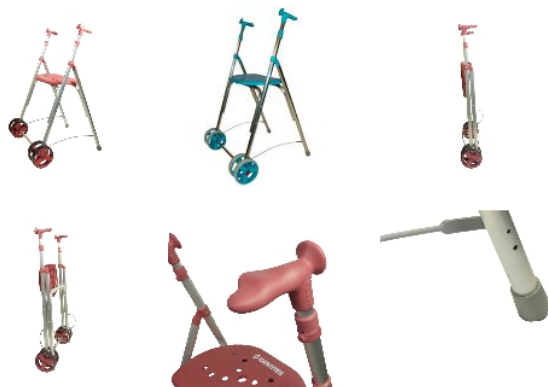

Kamaleon 2-wheel rollator

- Blue - 826219.BLEU

- Coral - 826219.CORAIL

- Turquoise - 826219.TURQUOISE

- **Lightweight rollator : only 2.95 kg!**
- **Equipped with a soft, comfortable seat**

The Kamaleo rollator is lightweight and easy to handle. It has comfortable anatomical handles and a seat for resting. Equipped with four 15 cm wheels. The frame folds easily and the handles are height adjustable.

Available in three colors : blue, coral, turquoise

Overall dimensions : width 55 x 57.5 x height 89/97.5 cm

Seat dimensions : width 40 x depth 25.5 x height 52.5 cm

Width between handles : 37.5 cm

Depth when folded : 14.5 cm

Weight : 2.95 kg

Maximum user weight : 150 kg

Optional brake kit to be assembled.

Variantes :

- Blue
- Coral
- Turquoise