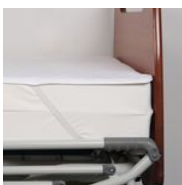

Tray-shaped mattress undersheet

- 120 x 190 cm - 801055
- 140 x 190 cm - 801056
- 160 x 200 cm - 801103
- 90 x 190 cm - 801054
- 90 x 200 cm - 801102

- **Reusable and waterproof undersheet for incontinence in bed**
- **Elastic band at the corners surrounding the mattress**
- **5 sizes available**

Reusable mattress undersheet made of a cotton/polyester buckle type sleeper side and a PVC waterproof side. Ideal to protect the mattress, this mattress protector is easy to put on thanks to its 4 corner elastics surrounding the mattress. Washable at 90°.

Available in 5 sizes:

- 90 x 190 cm for a single bed.
- 90 x 200 cm for a single bed.
- 120 x 190 cm special bariatric bed.
- 140 x 190 cm for a double bed.
- 160 x 200 cm for a double bed.

French manufacture.