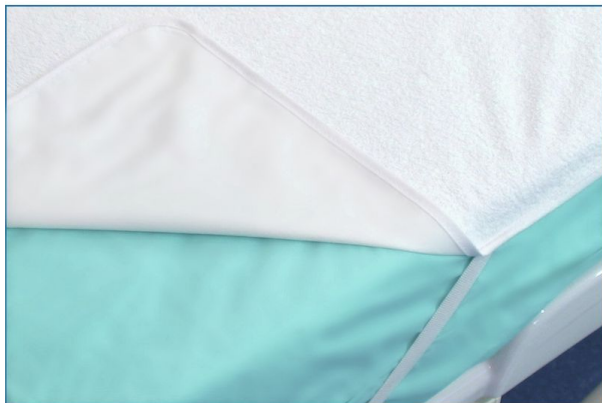

## Flat shaped mattress protector

- 120 x 190 cm - 801055
- 140 x 190 cm - 801056
- 160 x 200 cm - 801103
- 90 x 190 cm - 801054
- 90 x 200 cm - 801102

- **Reusable, waterproof mattress protector for incontinence**
- **Elasticated corners fit securely around the mattress**
- **5 sizes available to suit different bed types**

Reusable mattress protection made with one side in cotton/polyester terry cloth and the other side in waterproof PVC. Ideal for protecting mattresses, this protection is easy to fit with its four elastic corners that wrap around the mattress.

Washable at 90°.

5 sizes available :

- 90 x 190 cm for a single bed.
- 90 x 200 cm for a single bed.
- 120 x 190 cm for bariatric beds.
- 140 x 190 cm for a double bed.
- 160 x 200 cm for a double bed.

100% Made in France.

### **Variantes :**

- 120 x 190 cm
- 140 x 190 cm
- 160 x 200 cm
- 90 x 190 cm
- 90 x 200 cm