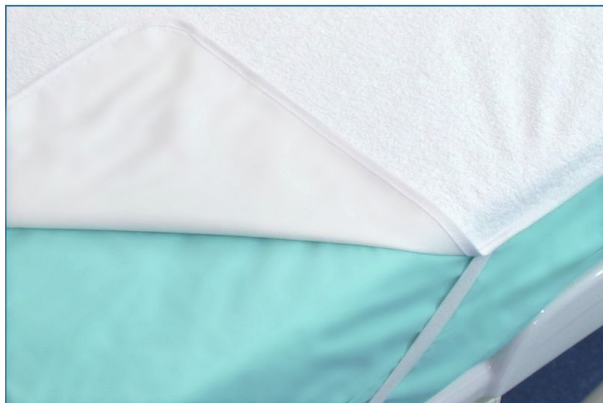

Flat shaped mattress protector

- 120 x 190 cm - 801055
- 140 x 190 cm - 801056
- 160 x 200 cm - 801103
- 90 x 190 cm - 801054
- 90 x 200 cm - 801102

- **Reusable, waterproof mattress protector for incontinence**
- **Elasticated corners fit securely around the mattress**
- **5 sizes available to suit different bed types**

Reusable mattress protection made with one side in cotton/polyester terry cloth and the other side in waterproof PVC. Ideal for protecting mattresses, this protection is easy to fit with its four elastic corners that wrap around the mattress.

Washable at 90°.

5 sizes available :

- 90 x 190 cm for a single bed.
- 90 x 200 cm for a single bed.
- 120 x 190 cm for bariatric beds.
- 140 x 190 cm for a double bed.
- 160 x 200 cm for a double bed.

100% Made in France.

Variantes :

- 120 x 190 cm
- 140 x 190 cm
- 160 x 200 cm
- 90 x 190 cm
- 90 x 200 cm