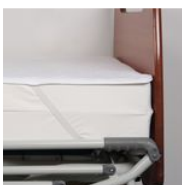

## Flat shaped mattress protector

- 120 x 190 cm - 801055
- 140 x 190 cm - 801056
- 160 x 200 cm - 801103
- 90 x 190 cm - 801054
- 90 x 200 cm - 801102

- **Reusable, waterproof mattress protector for incontinence**
- **Elasticated corners fit securely around the mattress**
- **5 sizes available to suit different bed types**

Reusable mattress protection made with one side in cotton/polyester terry cloth and the other side in waterproof PVC. Ideal for protecting mattresses, this protection is easy to fit with its four elastic corners that wrap around the mattress.

Washable at 90°.

5 sizes available :

- 90 x 190 cm for a single bed.
- 90 x 200 cm for a single bed.
- 120 x 190 cm for bariatric beds.
- 140 x 190 cm for a double bed.
- 160 x 200 cm for a double bed.

100% Made in France.