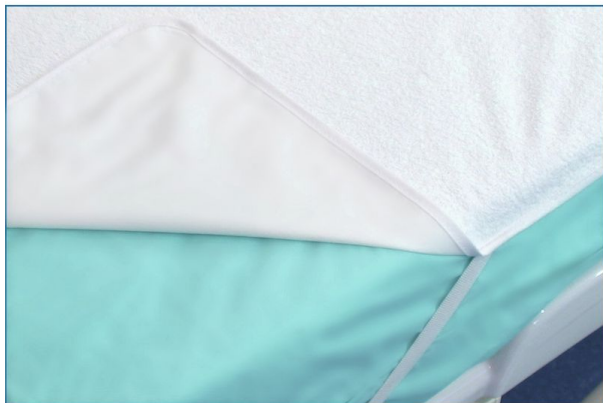

Tray-shaped mattress undersheet

- 120 x 190 cm - 801055
- 140 x 190 cm - 801056
- 160 x 200 cm - 801103
- 90 x 190 cm - 801054
- 90 x 200 cm - 801102

- **Reusable and waterproof undersheet for incontinence in bed**
- **Elastic band at the corners surrounding the mattress**
- **5 sizes available**

Reusable mattress undersheet made of a cotton/polyester buckle type sleeper side and a PVC waterproof side. Ideal to protect the mattress, this mattress protector is easy to put on thanks to its 4 corner elastics surrounding the mattress. Washable at 90°.

Available in 5 sizes:

- 90 x 190 cm for a single bed.
- 90 x 200 cm for a single bed.
- 120 x 190 cm special bariatric bed.
- 140 x 190 cm for a double bed.
- 160 x 200 cm for a double bed.

French manufacture.

Variantes :

- 120 x 190 cm
- 140 x 190 cm
- 160 x 200 cm
- 90 x 190 cm
- 90 x 200 cm