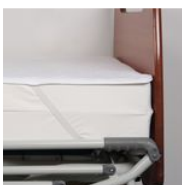

Flat shaped mattress protector

- 120 x 190 cm - 801055
- 140 x 190 cm - 801056
- 160 x 200 cm - 801103
- 90 x 190 cm - 801054
- 90 x 200 cm - 801102

- **Reusable, waterproof mattress protector for incontinence**
- **Elasticated corners fit securely around the mattress**
- **5 sizes available to suit different bed types**

Reusable mattress protection made with one side in cotton/polyester terry cloth and the other side in waterproof PVC. Ideal for protecting mattresses, this protection is easy to fit with its four elastic corners that wrap around the mattress.

Washable at 90°.

5 sizes available :

- 90 x 190 cm for a single bed.
- 90 x 200 cm for a single bed.
- 120 x 190 cm for bariatric beds.
- 140 x 190 cm for a double bed.
- 160 x 200 cm for a double bed.

100% Made in France.