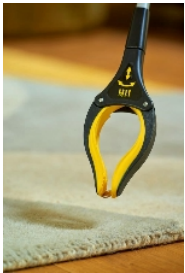

Bloc-Soft Precision Clamp 65 cm

- **Gripper with lock in closed position**
- **Video presentation available below**
- **Lifetime warranty**

The Bloc-soft gripper gives you the precision and comfort you need to pick up objects far from your chair. It has an ultra comfortable gel handle, a very precise rubber grip, even for gripping small parts, and is extremely light. Its locking system in the closed position allows you to stop squeezing the handle once you have gripped the object. The clamp can be adjusted to a horizontal or vertical position. Locking in closed position

Weight 307 gr.

Length 65 or 82 cm.

Lifetime warranty

Variantes :

- 65 cm
- 82 cm

- 65 cm - 817214

- 82 cm - 817215