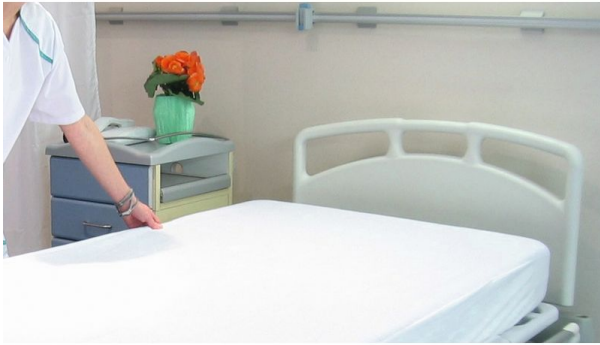

Fitted sheet with polyurethane film

- 120 x 190 cm - 823076
- 140 x 190 cm - 823077
- 90 x 190 cm - 823075
- 90 x 200 cm - 801105

- **100% Made in France**

Flexible, resistant and comfortable fitted sheet bed protector. Ventilated material. Used in hospitals and at home to prevent bedsores. Elasticated edging. Waterproof and washable at 90°C.

4 sizes available :

- 90 x 190 cm
- 90 x 200 cm for a single bed
- 120 x 190 cm for bariatric beds
- 140 x 190 cm for a double bed.

Variantes :

- 120 x 190 cm
- 140 x 190 cm
- 90 x 190 cm
- 90 x 200 cm