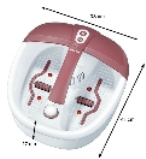

Multifunctional foot spa

- 861146

- **A fully equipped device**
- **Massage and reflexology function**
- **Guaranteed splash-proof**

This foot bath allows users to relax with bubbling and vibrating massages, aromatherapy, adjustable water temperature, and three interchangeable pedicure attachments.

Removable foot reflexology rollers equipped with 16 magnets for magnetic field therapy. Double wall with splash protection.

Mains operated.

Dimensions : 41 x 38 x 17 cm.

Weight : 2 kg.