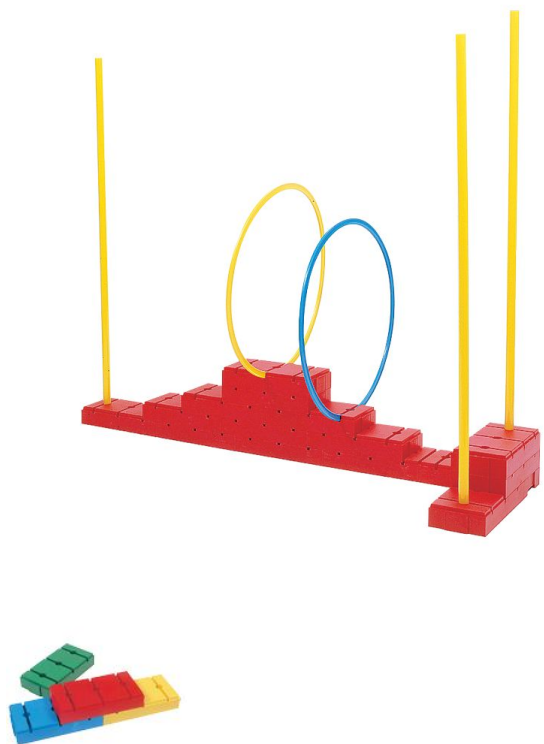

Set of 12 bricks

- 405075

- Possible fixing of milestones and hoops

These bricks are supports to fix your milestones and hoops to create motor courses: tunnels, obstacles or hedges.

Dimensions : Length. 25 x width. 13 x height. 6 cm.