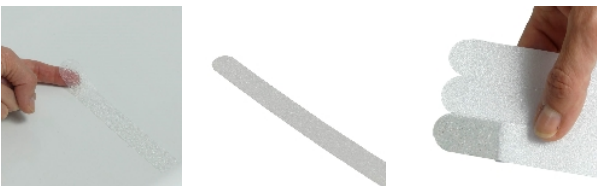

Set of 20 adhesive anti-slip strips

These non-slip rubber strips stick to the bottom of the bathtub or your shower tray in the configuration you want and prevent you from slipping. Treated against mildew. Colour transparent.

Supplied in sets of 20 strips, length 21.5 cm.

- 812060