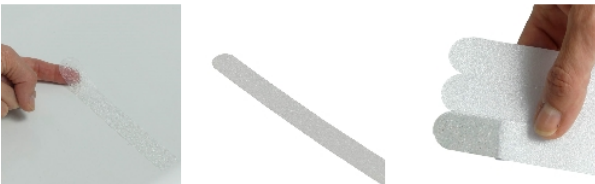

Set of 20 adhesive non-slip strips

These rubber non-slip strips adhere to the bottom of your bathtub or shower tray in any configuration desired, preventing slipping. Mould-resistant. Transparent colour.

Discover our non-slip socks

Supplied in packs of 20 strips, each 21.5 cm long.

- 812060