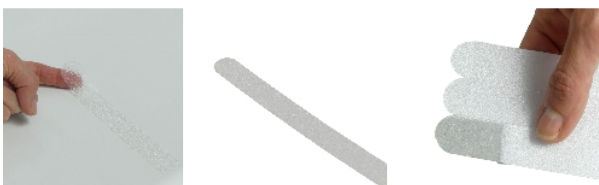

Set of 20 adhesive non-slip strips

These rubber non-slip strips adhere to the bottom of your bathtub or shower tray in any configuration desired, preventing slipping. Mould-resistant. Transparent colour.

Discover our non-slip socks

Supplied in packs of 20 strips, each 21.5 cm long.

- 812060