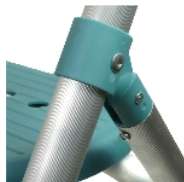

Ara-D 2-wheel rollator

- Blue - 826223.BLEU

- Pistachio - 826223.PISTACHE

- Turquoise - 826223.TURQUOISE

- **Easy-to-use rollator with 2 swivel front wheels**
- **Folding and lightweight, weighing only 3.2 kg!**
- **Comfortable seat and handles**

The Ara-D rollator with two swivel wheels is an easy to use and safe walking due to its rear skids and multi-directional double front wheels. The rollator's frame is folding, making it ideal for transport and storage.

Supplied with a seat and 2 comfort handles for easy standing up.

15 cm diameter wheels. Anatomically shaped handles. Aluminium frame and thermoplastic parts.

Overall dimensions : width 55 x 61/66 x height 83/95 cm