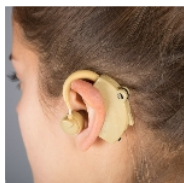

Classic hearing aid

Amplifies the sounds of your surroundings. Comfortable and discreet device to be simply positioned behind the ear. Amplification max 40dB with volume control from 1 to 4, frequency 200 to 5000 Hz. Delivered with 3 ear tips + 3 spare batteries. For occasional use.