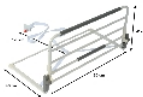

Modulo retractable bed barrier

- **Bed rail for effectively securing a person in bed**
- **Positions between the bed base and the mattress**
- **Easy to fold away**

The Modulo bed rail provides efficient safety for a person in bed. The bed barrier is positioned between the bed base and the mattress. It has straps and additional fastenings for the other side of the bed.

The barrier can be removed by simply pressing the two middle bars. When repositioned upright, it locks automatically.

Steel and polyethylene structure with foam handles.
Assembly required.

Barrier length : 90 cm

Height from the bottom of the mattress : 41 cm

Dimensions of the frame under the mattress : 90 x 40 cm.

Safety strap adjustable up to a mattress width of 170 cm.

- 823085