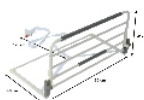

Modulo retractable bed barrier

- **Bed rail for effectively securing a person in bed**
- **Positions between the bed base and the mattress**
- **Easy to fold away**

The Modulo bed rail provides efficient safety for a person in bed. The bed barrier is positioned between the bed base and the mattress. It has straps and additional fastenings for the other side of the bed.

The barrier can be removed by simply pressing the two middle bars. When repositioned upright, it locks automatically.

Steel and polyethylene structure with foam handles.
Assembly required.

Barrier length : 90 cm

Height from the bottom of the mattress : 41 cm

Dimensions of the frame under the mattress : 90 x 40 cm.

Safety strap adjustable up to a mattress width of 170 cm.

- 823085