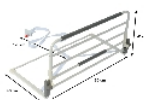

## Modulo retractable bed rail

- **Bed rail designed to effectively secure a person in bed.**
- **Fits between the box spring and the mattress.**
- **Easy to retract**

Our Modulo bed rail can be used to effectively secure a person in bed. The supports of the bar are positioned between the bed base and the mattress. They have additional straps and fasteners for the other side of the bed. The rail can be folded away by simply pressing the 2 middle bars. When you reposition it upright, it automatically secures itself again.

Steel and polyethylene structure with foam handles. To be assembled.

Rail length 90 cm. Height from underneath the mattress 41 cm. Dimensions of the frame under the mattress: 90 x 40 cm. Safety strap adjustable up to a mattress width of 170 cm.