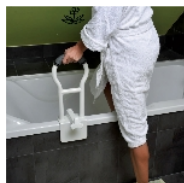

Sécurit bath access bar

- **Large non-slip grip**

This bath grab rail can be fixed to the edge of the bath and allows users to step over the edge easily. Ideal for elderly people with limited mobility. The grab rail features a high support rail to assist users in stepping over the edge of the bath and a lower support rail to assist users when sitting down and standing up. It can be fixed to the edge of the bath without tools using the large wheel. The top of the grab rail is non-slip due to its rubberised handle.

Colour: white/black.

Bath rim height : min. 8 cm, max. 12 cm.

Height above the bath : 37.5 cm.

- 812093