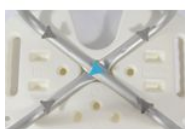

Bora shower stool

- **Seat with anatomical front cut-out**
- **Anatomically shaped side handles**
- **Height adjustable**

Our New Bora shower stool will allow you to take your shower comfortably and safely. Its wide anatomical seat is equipped with drainage holes, 2 lifting handles, a non-slip grained surface and 2 spaces for attaching the hand shower. Can be assembled without tools in a few minutes using 5 knurled wheels. Seat height adjustable in 8 positions.

- White
- Grey

- White - 812267.B

- Grey - 812267.G