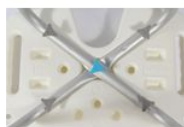

Bora shower stool

- **Seat with anatomical cut-out at the front**
- **Anatomically shaped side handles**
- **Height adjustable**

Our New Bora shower stool allows users to shower comfortably and safely. Its wide, anatomically shaped seat has drainage holes, two grab handles, a non-slip surface and two spaces for attaching the shower head. Assembles in minutes with five knobs, no tools required. Seat height adjustable to eight positions.

Floor space : width 43 x depth 44 to 49.5 cm.

Seat dimensions : width 48.5 x depth 33 x height 35 to 53 cm.

Weight : 1.8 kg.

Maximum user weight : 100 kg

2 colours available : white or grey.

Variantes :

- White
- Grey

- White - 812267.B

- Grey - 812267.G