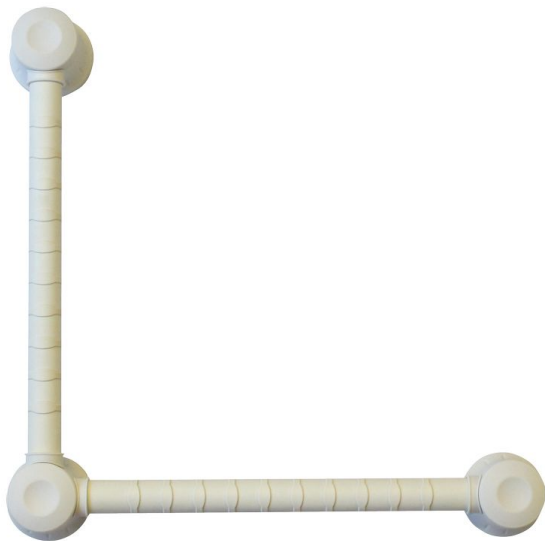

## Prima swivel grab bar

- 40 + 40 cm - 815167

- 60 + 60 cm - 815168

- **Find the ideal angle for your shower**

Our Prima bar swivels on its central axis and allows you to make a 90° angle, an open angle at the angle you want or a straight bar. Once you have chosen the angle, you will secure the bar firmly by screwing it in place. Handrail with non-slip glides.

2 lengths available: 40 + 40 cm or 60 + 60 cm.

**Variantes :**

- 40 + 40 cm

- 60 + 60 cm