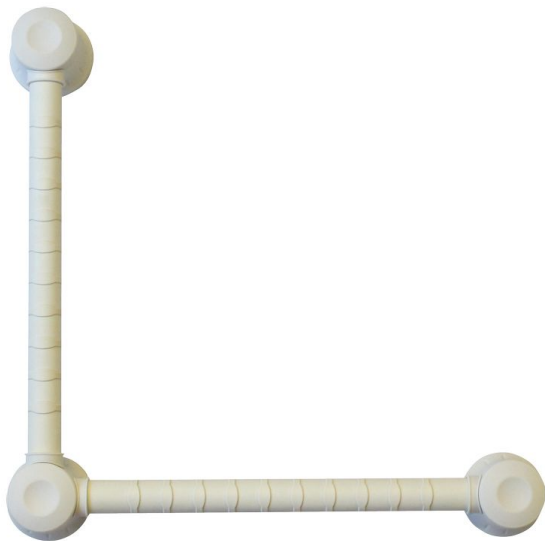

Prima swivel grab bar

- 40 + 40 cm - 815167

- 60 + 60 cm - 815168

- **Find the ideal angle for your shower**

Our Prima bar swivels on its central axis and allows you to make a 90° angle, an open angle at the angle you want or a straight bar. Once you have chosen the angle, you will secure the bar firmly by screwing it in place. Handrail with non-slip glides.

2 lengths available: 40 + 40 cm or 60 + 60 cm.

Variantes :

- 40 + 40 cm

- 60 + 60 cm