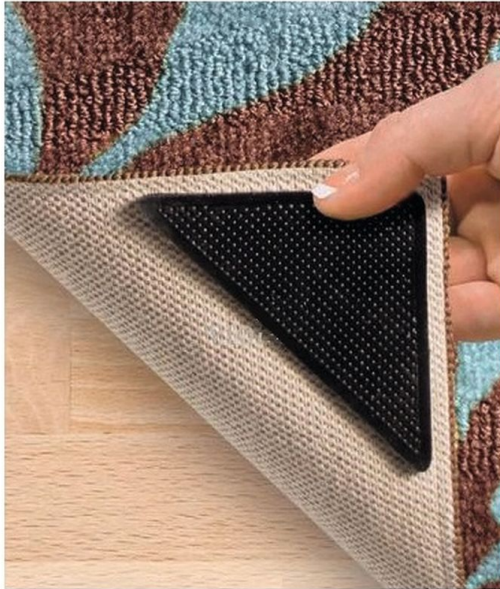

Anti-slip carpet corner

- 818015

- **Washable and reusable**

Place these corners under your carpets to prevent slipping. They stick thanks to their suction cup material. They can be detached without leaving a trace, they are washable with water and repositionable.

Set of 8 sizes 7 x 7 cm.