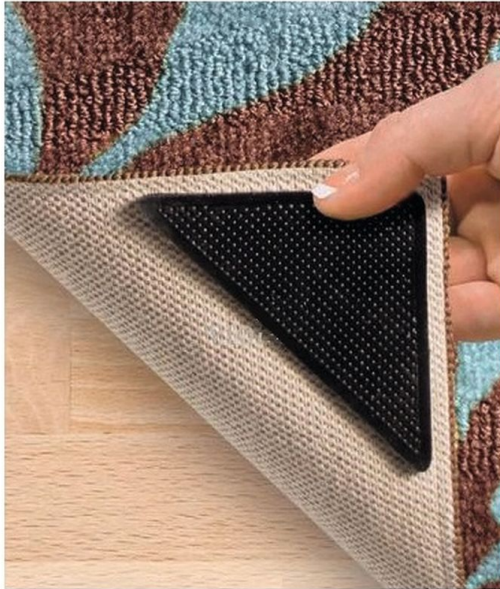

## Anti-slip carpet corner

- 818015

- **Washable and reusable**

Place these corners under your carpets to prevent slipping. They stick thanks to their suction cup material. They can be detached without leaving a trace, they are washable with water and repositionable.

Set of 8 sizes 7 x 7 cm.