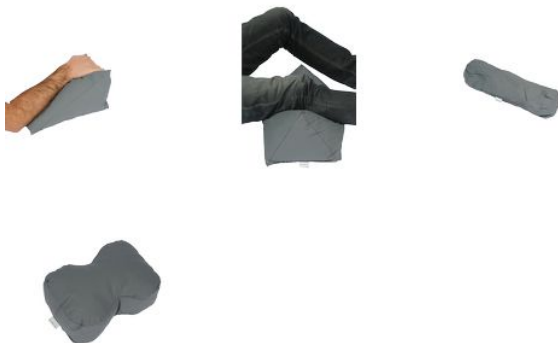

## Neo Soft table cushions

- Wedge - 837168
- Head support - 837185
- Cushion between the legs - 837186
- Cylinder - 837167
- Pillow - 837166
- Triangle - 837169

- **New comfort for working with your patients**
- **Memory foam**
- **6 different shapes depending on the area to be maintained**

Comfortable and ergonomic cushion, composed of flakes of memory foam and a waterproof, breathable, disinfectable and Sanitized treated polyurethane-coated polyester cover. It adapts easily to the patient's morphology and facilitates the masseur's work. Surface can be decontaminated by spray.

French manufacture.

Anthracite grey colour. Non-removable covers.

6 shapes available depending on the area to be maintained:

- Headrest: 37 x 37 x 12 cm. Photo 1 (bottom right).
- Cylinder: 50 x 14 cm. Photos 1 (top middle) and 4.
- Cushion between the legs: 28 x 19 x 13 cm. Photo 5.
- Pillow: 35 x 26 x 17 cm. Photo 1 (top right).
- Wedge: 35 x 20 x 20 cm. Photos 1 (bottom left) and 2.
- Triangle: 46 x 25 x 20 cm. Photos 1 (top left) and 3.

### **Variantes :**

- Wedge
- Head support
- Cushion between the legs
- Cylinder
- Pillow
- Triangle