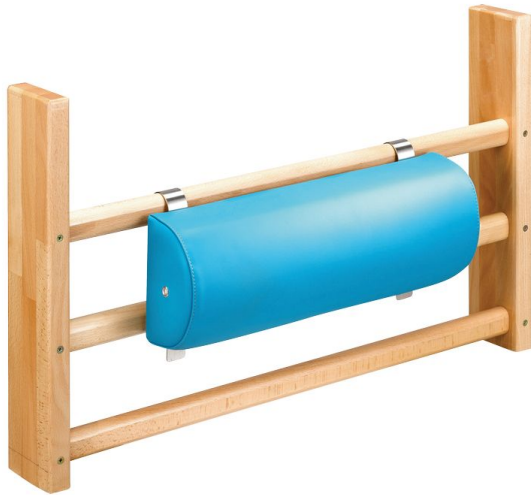

## Espalier structure for boom

Fits all wall bars.  
Comfortable and durable with Bultex foam and M1 fire-rated coating.  
Dimensions : Length 50 x width 16 x height 12 cm.  
Colour shown : petrol blue.